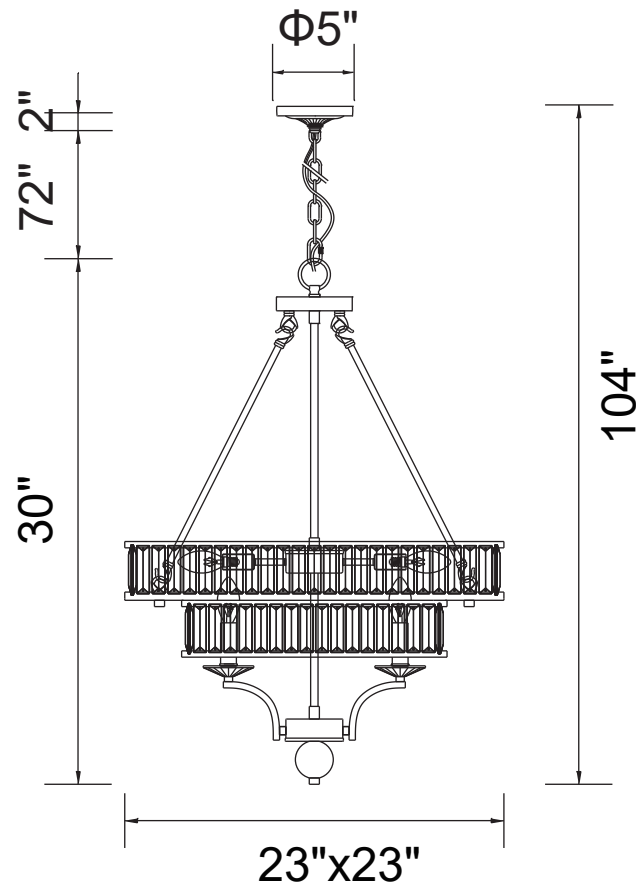

PROJECT: _____

FIXTURE TYPE: _____

LOCATION: _____

CONTACT/PHONE: _____

Item	9972P23-8-101
Collection	SHALIA
Finish	Black
Glass	-----
Crystal	Clear
Input	120V AC,60HZ,AC

Shade	-----
Length/Dia.	23"
Width/Ext.	23"
Height	30"
Maximum	104"
Lumens	-----

Light Source	E12
Bulb Info.	8x60W
Included	-----
Dimmable	Yes
Color	-----
Weight	