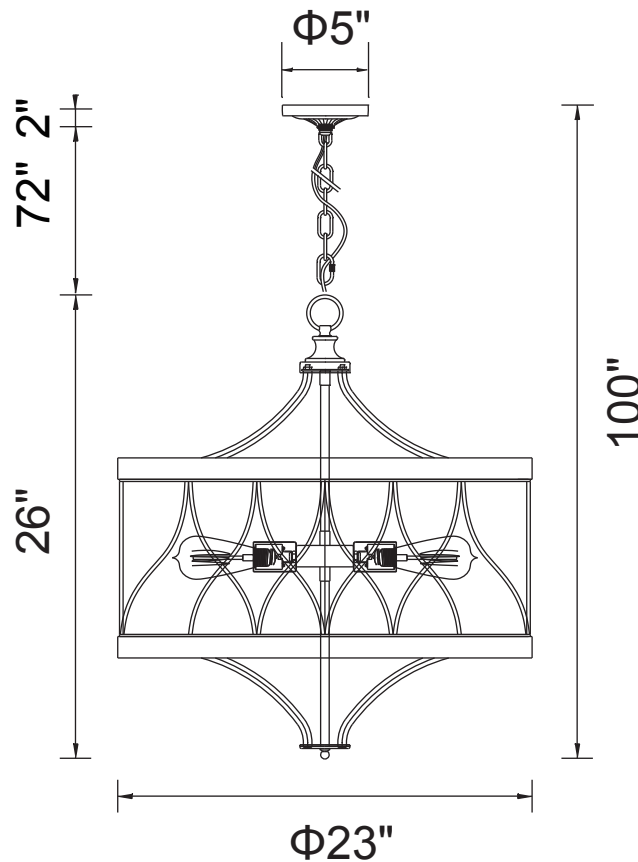

PROJECT: _____

FIXTURE TYPE: _____

LOCATION: _____

CONTACT/PHONE: _____

Item	9966P23-5 -242-B
Collection	AMAZON
Finish	Gun Metal
Glass	-----
Crystal	-----
Input	120V AC,60HZ,AC

Shade	-----
Length/Dia.	23"
Width/Ext.	-----
Height	26"
Maximum	100"
Lumens	-----

Light Source	E26
Bulb Info.	5×60W
Included	-----
Dimmable	Yes
Color	-----
Weight	