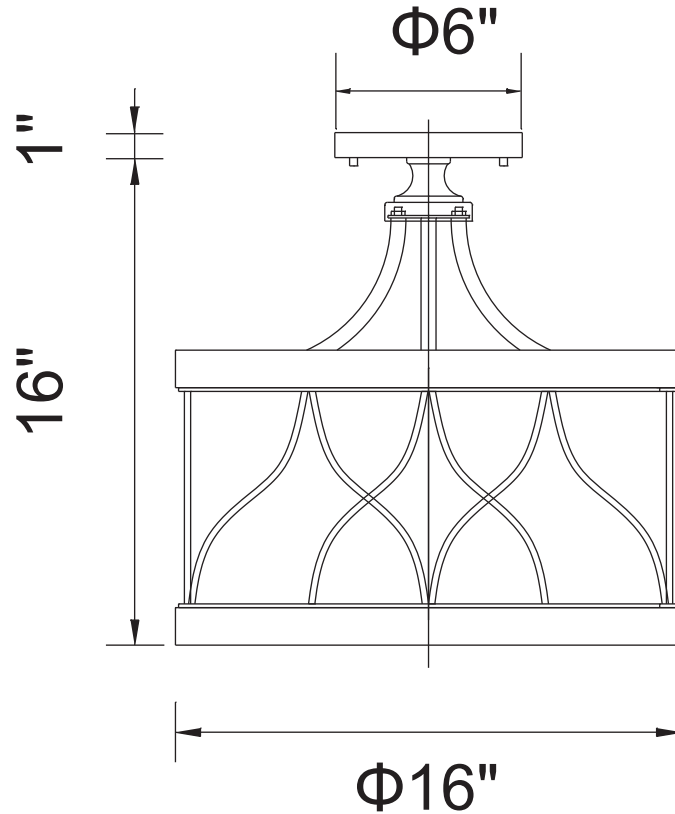

PROJECT: _____

FIXTURE TYPE: _____

LOCATION: _____

CONTACT/PHONE: _____

Item	9966C16-3-242
Collection	AMAZON
Finish	Gun Metal
Glass	-----
Crystal	-----
Input	120V AC,60HZ,AC

Shade	-----
Length/Dia.	16"
Width/Ext.	-----
Height	16"
Maximum	17"
Lumens	-----

Light Source	E26
Bulb Info.	3×60W
Included	-----
Dimmable	Yes
Color	-----
Weight	