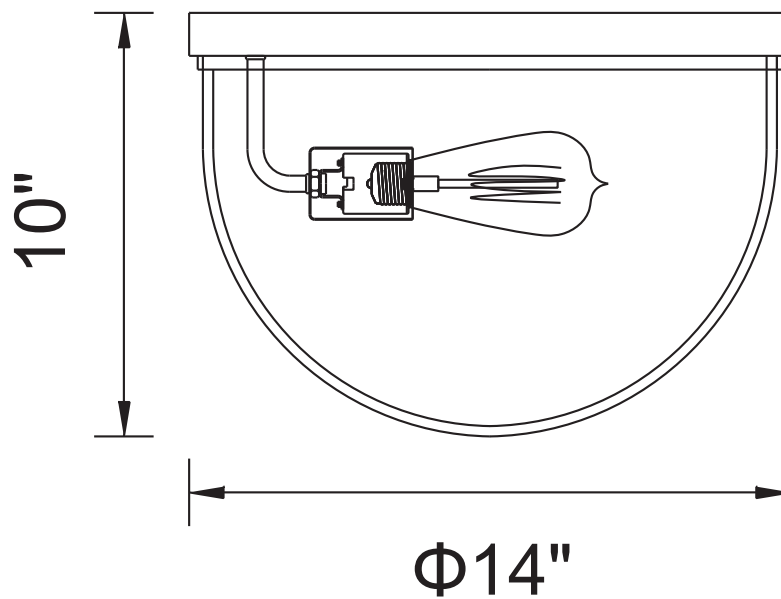

PROJECT: _____

FIXTURE TYPE: _____

LOCATION: _____

CONTACT/PHONE: _____

Item	9965C14-3-601
Collection	PARANA
Finish	Chrome
Glass	-----
Crystal	-----
Input	120V AC,60HZ,AC

Shade	-----
Length/Dia.	14"
Width/Ext.	-----
Height	10"
Maximum	10"
Lumens	-----

Light Source	E26
Bulb Info.	3×60W
Included	-----
Dimmable	Yes
Color	-----
Weight	