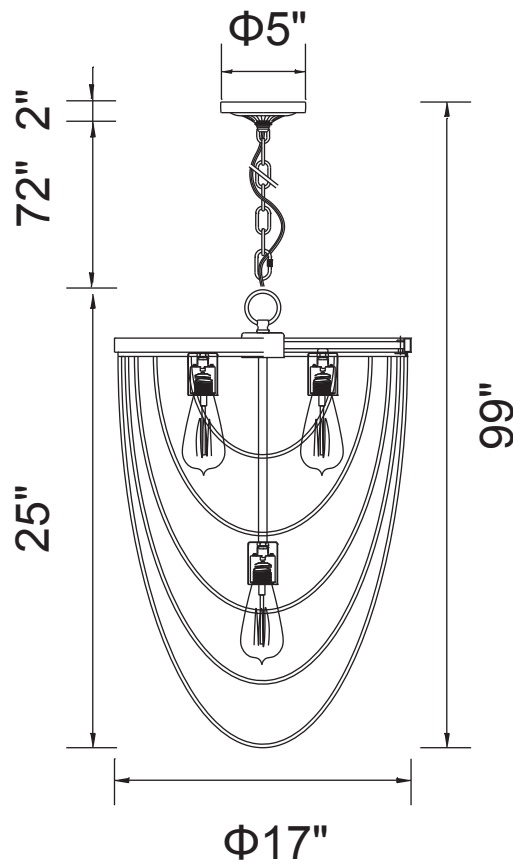

PROJECT: _____

FIXTURE TYPE: _____

LOCATION: _____

CONTACT/PHONE: _____

Item	9962P17-5-101
Collection	GALA
Finish	Black
Glass	-----
Crystal	-----
Input	120V AC,60HZ,AC

Shade	-----
Length/Dia.	17"
Width/Ext.	-----
Height	25"
Maximum	99"
Lumens	-----

Light Source	E26
Bulb Info.	5×60W
Included	-----
Dimmable	Yes
Color	-----
Weight	