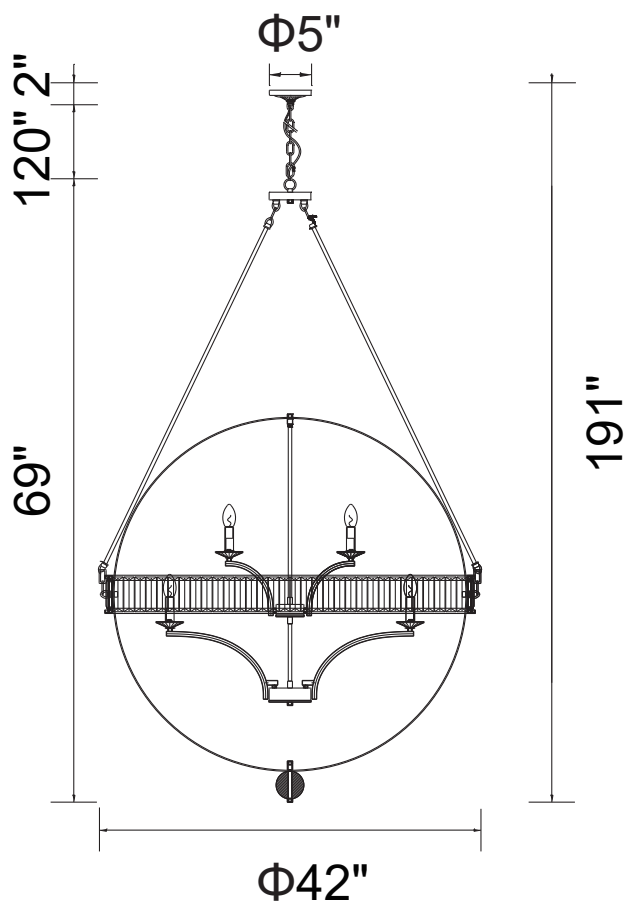

PROJECT: _____

FIXTURE TYPE: _____

LOCATION: _____

CONTACT/PHONE: _____

Item	9957P42-12-601
Collection	ARKANSAS
Finish	Chrome
Glass	-----
Crystal	Clear
Input	120V AC,60HZ,AC

Shade	-----
Length/Dia.	42"
Width/Ext.	-----
Height	69"
Maximum	191"
Lumens	-----

Light Source	E12
Bulb Info.	12x60W
Included	-----
Dimmable	Yes
Color	-----
Weight	