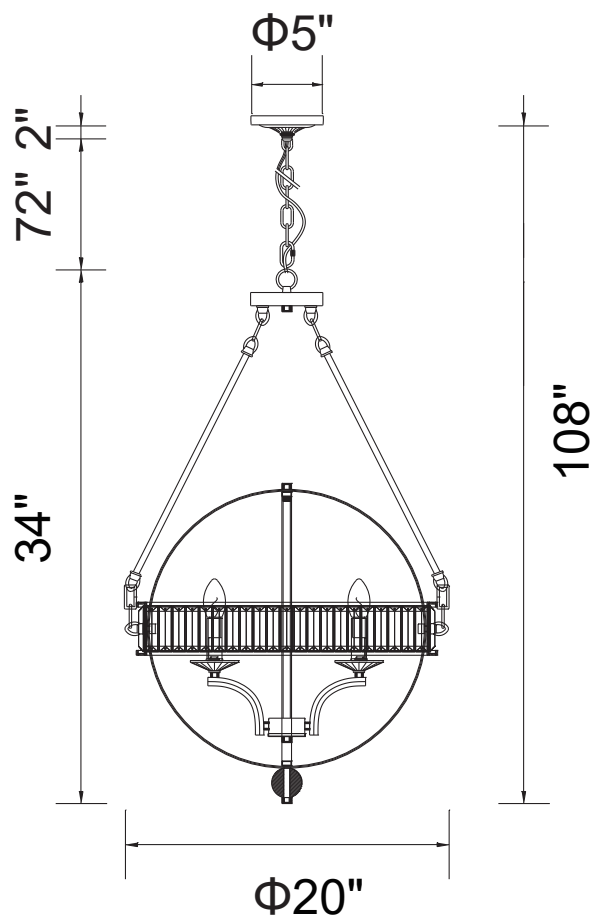

PROJECT: _____

FIXTURE TYPE: _____

LOCATION: _____

CONTACT/PHONE: _____

Item	9957P20-4-101
Collection	ARKANSAS
Finish	Black
Glass	-----
Crystal	Clear
Input	120V AC,60HZ,AC

Shade	-----
Length/Dia.	20"
Width/Ext.	-----
Height	34"
Maximum	108"
Lumens	-----

Light Source	E12
Bulb Info.	4x60W
Included	-----
Dimmable	Yes
Color	-----
Weight	