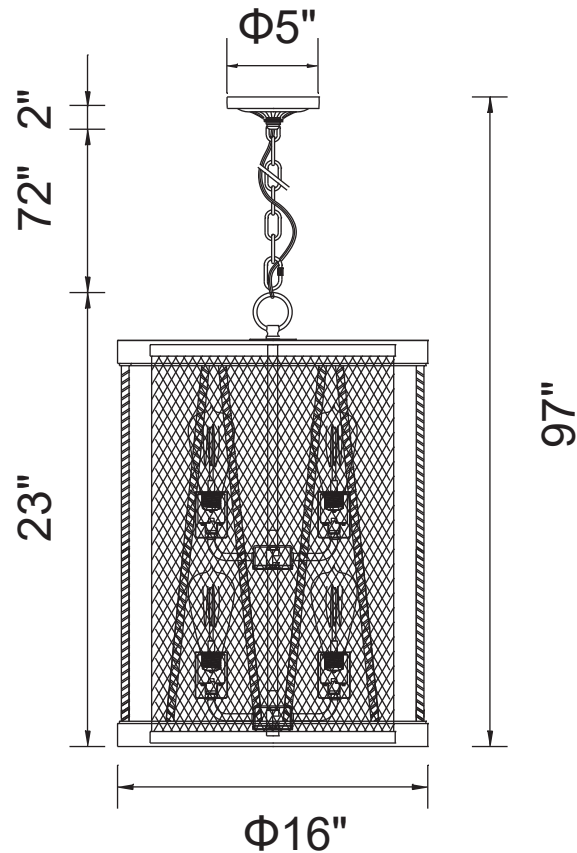

PROJECT: _____

FIXTURE TYPE: _____

LOCATION: _____

CONTACT/PHONE: _____

Item	9954P16-8-101
Collection	PARSH
Finish	Pewter
Glass	-----
Crystal	-----
Input	120V AC,60HZ,AC

Shade	-----
Length/Dia.	16"
Width/Ext.	-----
Height	23"
Maximum	97"
Lumens	-----

Light Source	E26
Bulb Info.	8×60W
Included	-----
Dimmable	Yes
Color	-----
Weight	