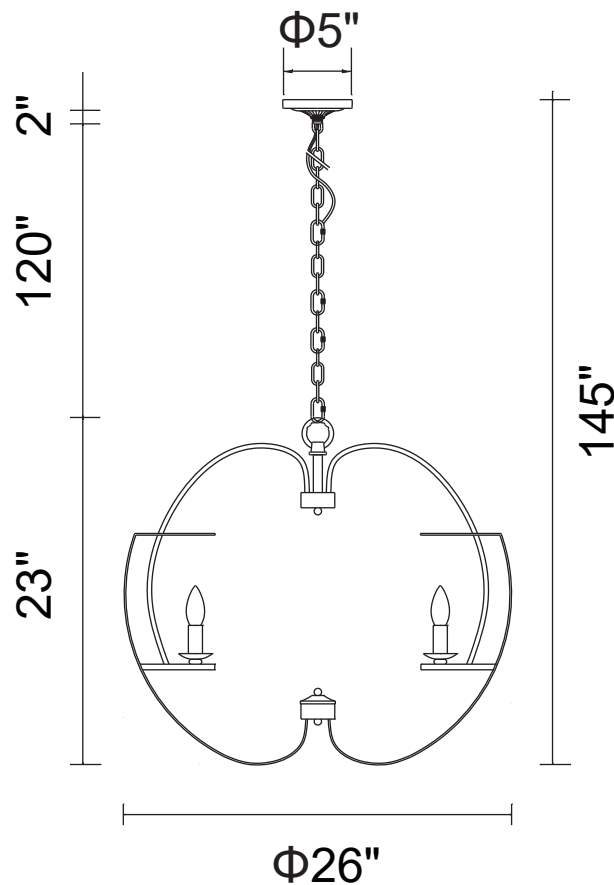

PROJECT: _____

FIXTURE TYPE: _____

LOCATION: _____

CONTACT/PHONE: _____

Item	9950P26-6-221
Collection	VERBENA
Finish	Pewter
Glass	-----
Crystal	-----
Input	120V AC,60HZ,AC

Shade	-----
Length/Dia.	26"
Width/Ext.	-----
Height	23"
Maximum	145"
Lumens	-----

Light Source	E12
Bulb Info.	6×60W
Included	-----
Dimmable	Yes
Color	-----
Weight	