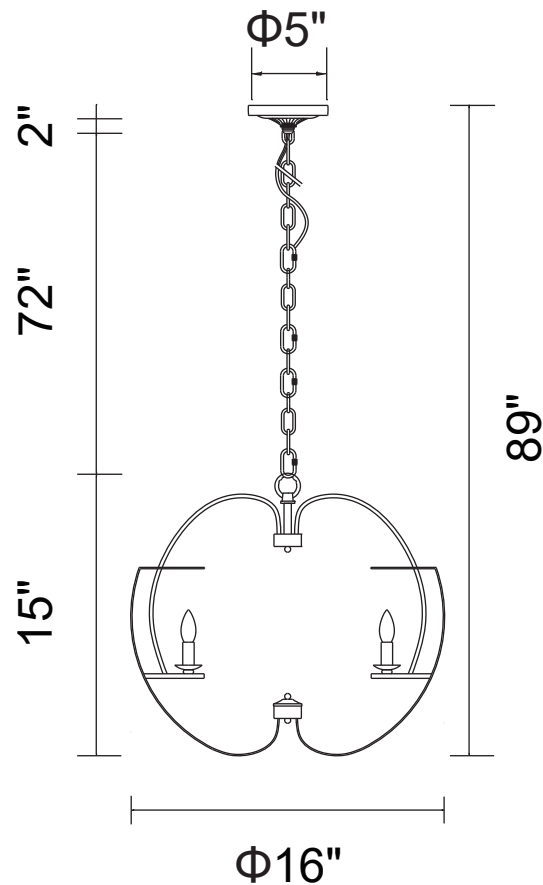

PROJECT: _____

FIXTURE TYPE: _____

LOCATION: _____

CONTACT/PHONE: _____

Item	9950P16-3-221
Collection	VERBENA
Finish	Pewter
Glass	-----
Crystal	-----
Input	120V AC,60HZ,AC

Shade	-----
Length/Dia.	16"
Width/Ext.	-----
Height	15"
Maximum	89"
Lumens	-----

Light Source	E12
Bulb Info.	3×60W
Included	-----
Dimmable	Yes
Color	-----
Weight	