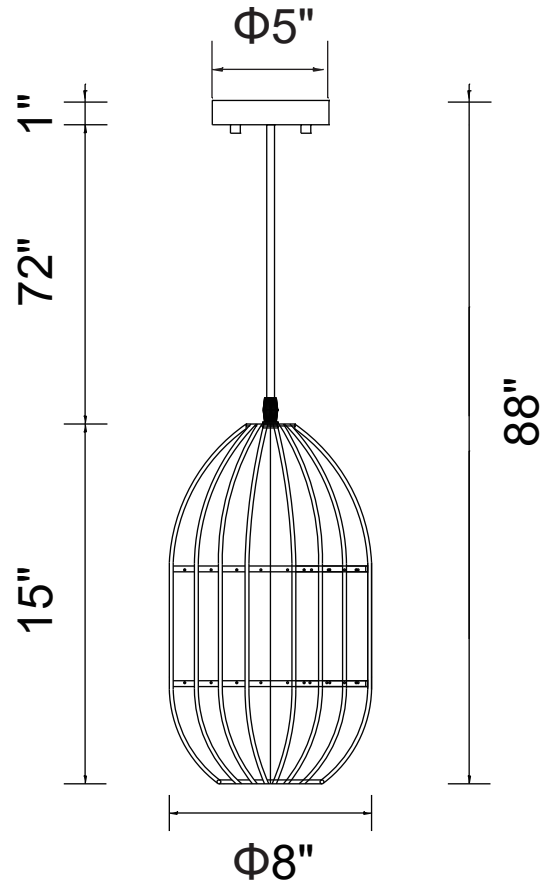

PROJECT: _____

FIXTURE TYPE: _____

LOCATION: _____

CONTACT/PHONE: _____

Item	9942P8-1-101
Collection	ALETHIA
Finish	Black
Glass	-----
Crystal	Clear
Input	120V AC,60HZ,AC

Shade	-----
Length/Dia.	8"
Width/Ext.	-----
Height	15"
Maximum	88"
Lumens	-----

Light Source	E26
Bulb Info.	1×60W
Included	-----
Dimmable	Yes
Color	-----
Weight	