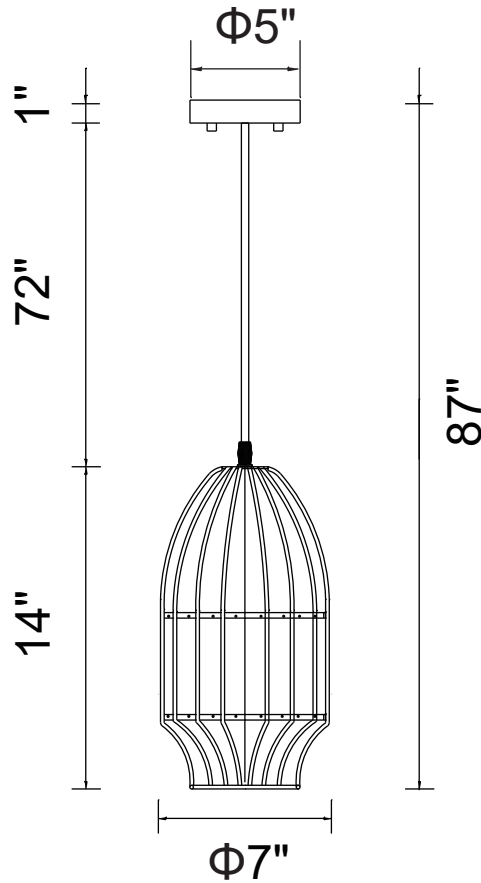

PROJECT: \_\_\_\_\_

FIXTURE TYPE: \_\_\_\_\_

LOCATION: \_\_\_\_\_

CONTACT/PHONE: \_\_\_\_\_

Item	9942P7-1-101
Collection	ALETHIA
Finish	Black
Glass	-----
Crystal	Clear
Input	120V AC,60HZ,AC

Shade	-----
Length/Dia.	7"
Width/Ext.	-----
Height	14"
Maximum	87"
Lumens	-----

Light Source	E26
Bulb Info.	1×60W
Included	-----
Dimmable	Yes
Color	-----
Weight	