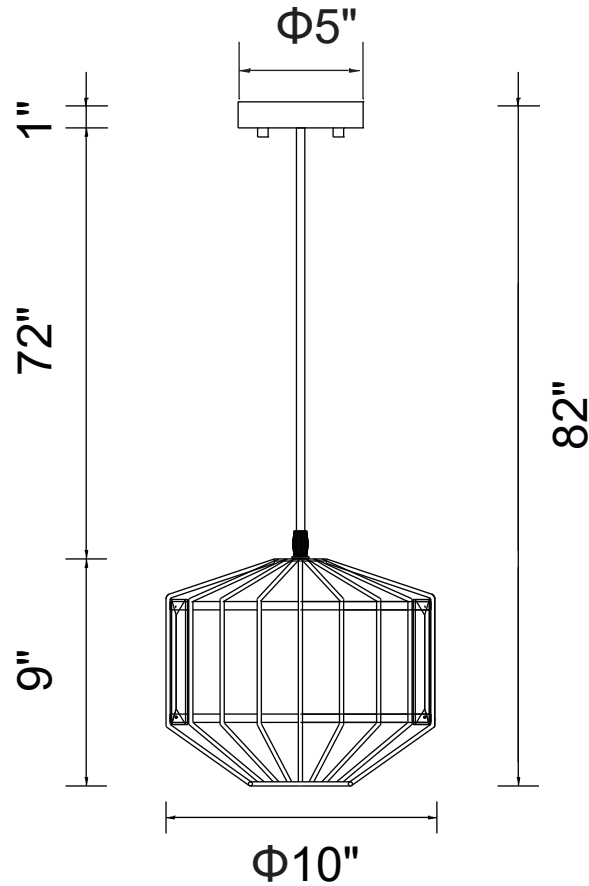

PROJECT: _____

FIXTURE TYPE: _____

LOCATION: _____

CONTACT/PHONE: _____

Item	9942P10-1-101-A
Collection	ALETHIA
Finish	Black
Glass	-----
Crystal	Clear
Input	120V AC,60HZ,AC

Shade	-----
Length/Dia.	10"
Width/Ext.	-----
Height	9"
Maximum	82"
Lumens	-----

Light Source	E26
Bulb Info.	1×60W
Included	-----
Dimmable	Yes
Color	-----
Weight	