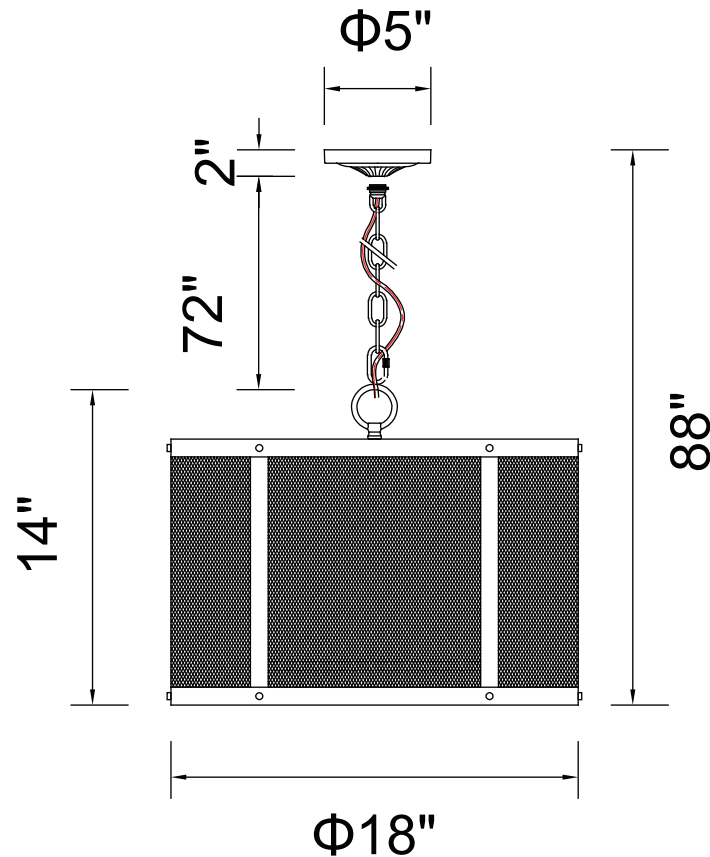

PROJECT: _____

FIXTURE TYPE: _____

LOCATION: _____

CONTACT/PHONE: _____

Item	9937P18-4-219
Collection	HEALE
Finish	Reddish Black
Glass	-----
Crystal	-----
Input	120V AC,60HZ,AC

Shade	-----
Length/Dia.	18"
Width/Ext.	-----
Height	14"
Maximum	88"
Lumens	-----

Light Source	E26
Bulb Info.	4×60W
Included	-----
Dimmable	Yes
Color	-----
Weight	