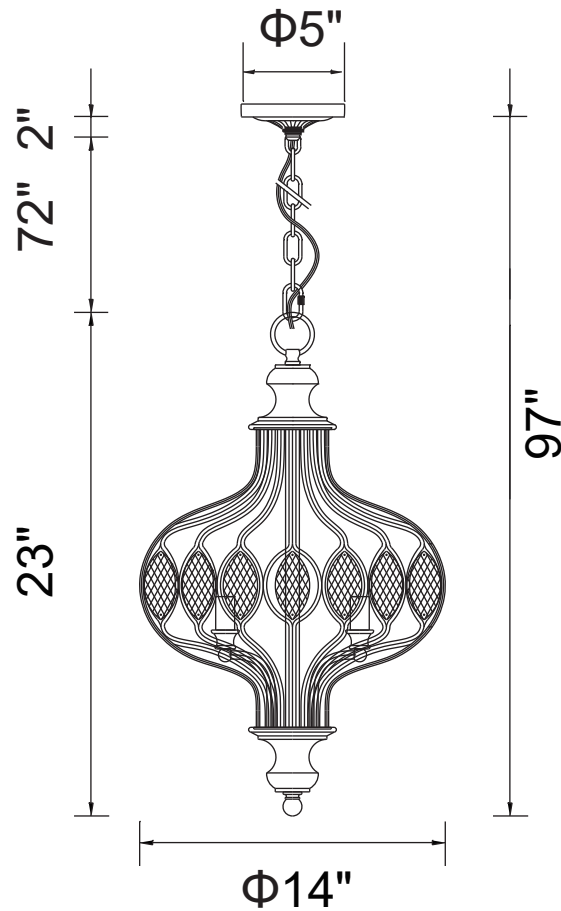

PROJECT: \_\_\_\_\_

FIXTURE TYPE: \_\_\_\_\_

LOCATION: \_\_\_\_\_

CONTACT/PHONE: \_\_\_\_\_

Item	9935P14-3-182
Collection	ALTAIR
Finish	Antique Bronze
Glass	-----
Crystal	Clear
Input	120V AC,60HZ,AC

Shade	-----
Length/Dia.	14"
Width/Ext.	-----
Height	23"
Maximum	97"
Lumens	-----

Light Source	E12
Bulb Info.	3×60W
Included	-----
Dimmable	Yes
Color	-----
Weight	