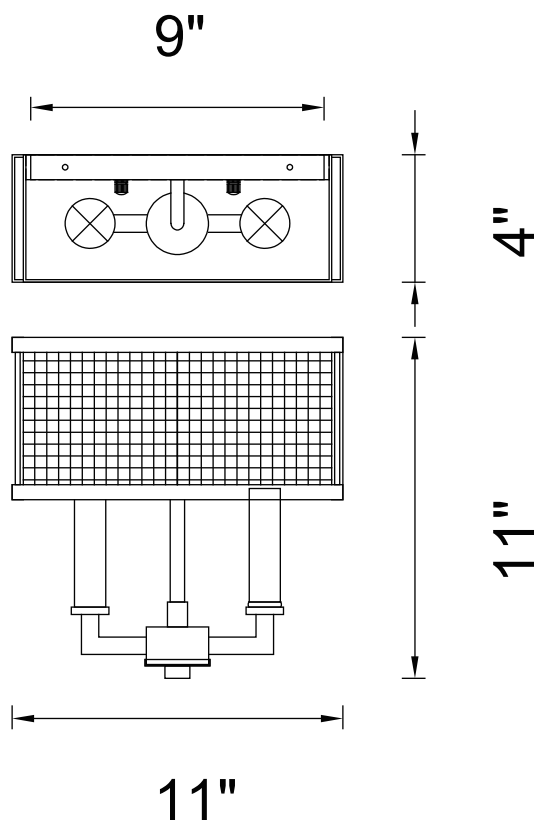

CWI LIGHTING

BRIGHTER LIVING. SIMPLIFIED.

PROJECT: _____
 FIXTURE TYPE: _____
 LOCATION: _____
 CONTACT/PHONE: _____

Item	9920W11-2-214
Collection	MONROE
Finish	Black Silver
Glass	Clear
Crystal	-----
Input	120V AC,60HZ,AC

Shade	-----
Length/Dia.	11"
Width/Ext.	4"
Height	11"
Maximum	-----
Lumens	-----

Light Source	E12
Bulb Info.	2×60W
Included	-----
Dimmable	No
Color	-----
Weight	