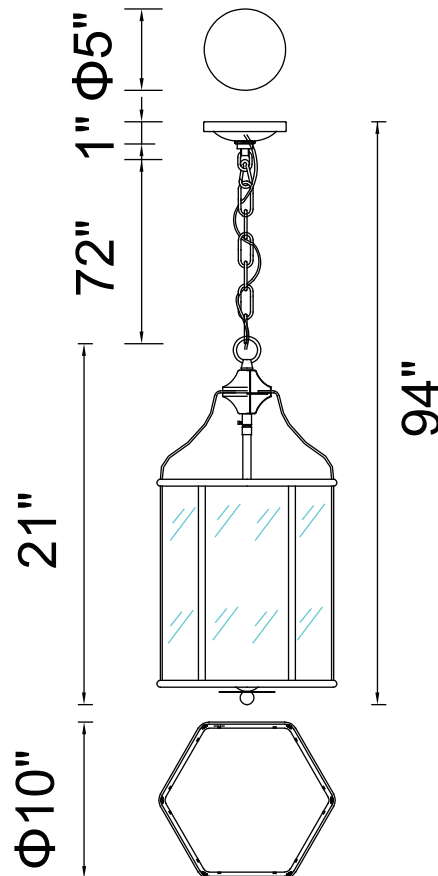

PROJECT: _____

FIXTURE TYPE: _____

LOCATION: _____

CONTACT/PHONE: _____

Item	9917P10-3-601
Collection	MAURY
Finish	Chrome
Glass	Clear
Crystal	-----
Input	120V AC,60HZ,AC

Shade	-----
Length/Dia.	10"
Width/Ext.	10"
Height	21"
Maximum	94"
Lumens	-----

Light Source	E12
Bulb Info.	3×60W
Included	-----
Dimmable	Yes
Color	-----
Weight	