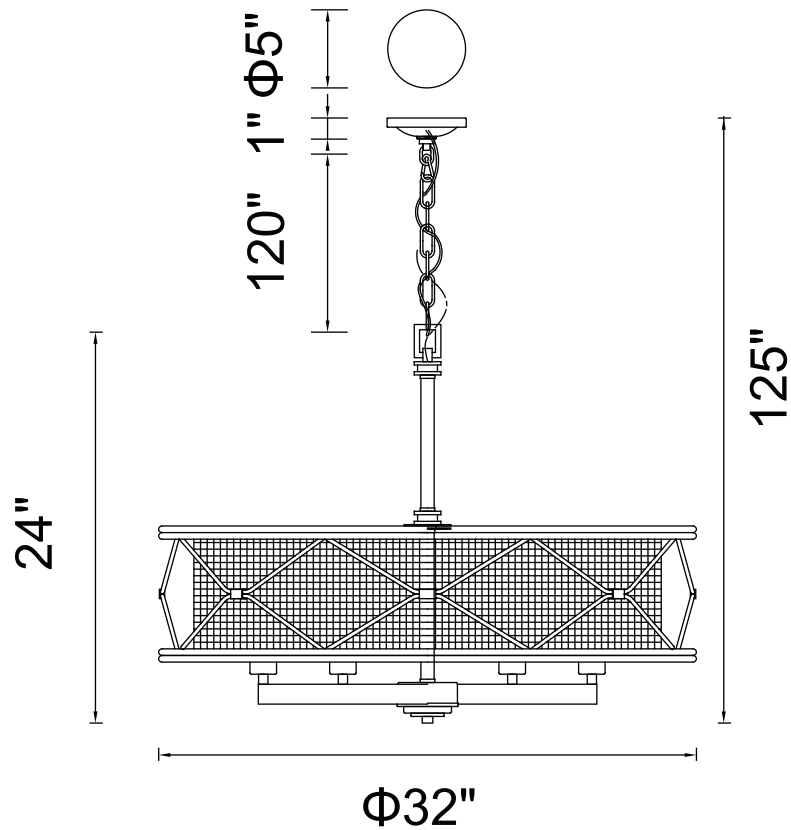

PROJECT: _____

FIXTURE TYPE: _____

LOCATION: _____

CONTACT/PHONE: _____

Item	9914P32-6-204
Collection	KALI
Finish	Light Brown
Glass	-----
Crystal	-----
Input	120V AC,60HZ,AC

Shade	-----
Length/Dia.	32"
Width/Ext.	-----
Height	24"
Maximum	125"
Lumens	-----

Light Source	E26
Bulb Info.	6×60W
Included	-----
Dimmable	Yes
Color	-----
Weight	