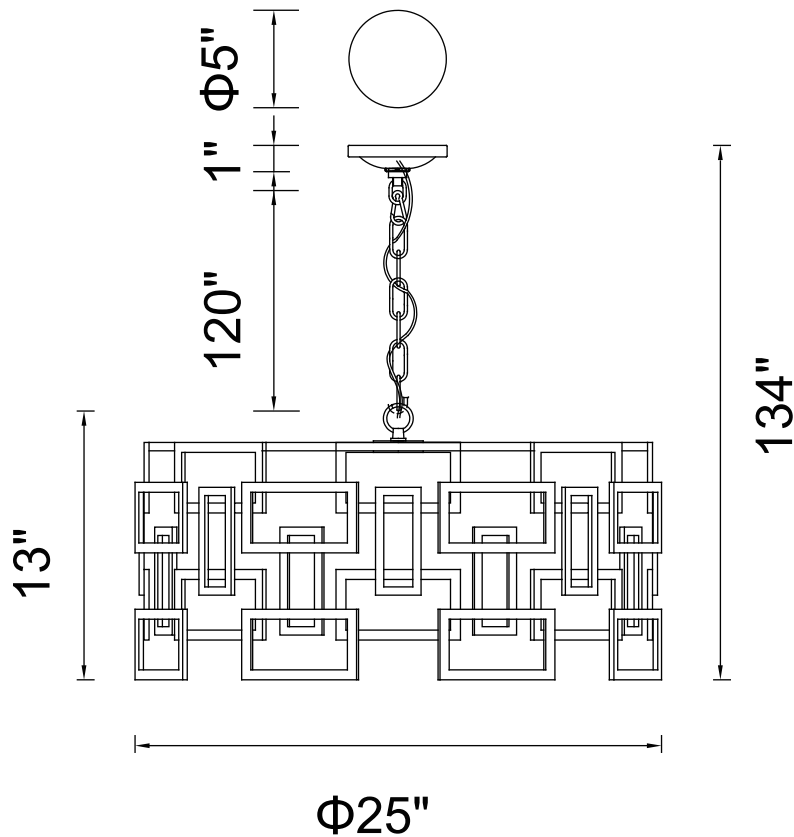

PROJECT: _____

FIXTURE TYPE: _____

LOCATION: _____

CONTACT/PHONE: _____

Item	9913P25-4-205
Collection	LITANI
Finish	Brown
Glass	-----
Crystal	Clear
Input	120V AC,60HZ,AC

Shade	-----
Length/Dia.	25"
Width/Ext.	-----
Height	13"
Maximum	-----
Lumens	-----

Light Source	E26
Bulb Info.	4×60W
Included	-----
Dimmable	Yes
Color	-----
Weight	