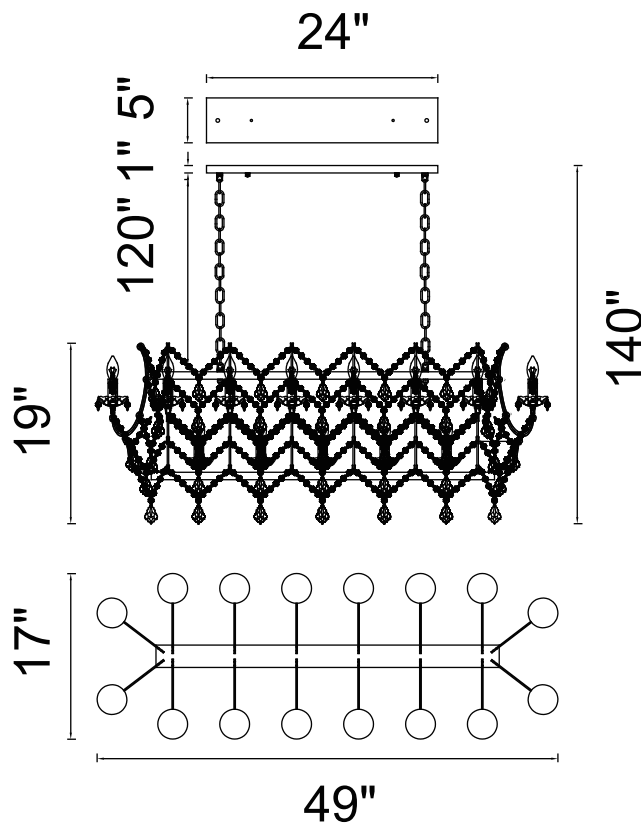

PROJECT: \_\_\_\_\_

FIXTURE TYPE: \_\_\_\_\_

LOCATION: \_\_\_\_\_

CONTACT/PHONE: \_\_\_\_\_

Item	9910P49-21-199
Collection	MEDINA
Finish	Light Brown
Glass	-----
Crystal	Clear
Input	120V AC,60HZ,AC

Shade	-----
Length/Dia.	49"
Width/Ext.	17"
Height	19"
Maximum	140"
Lumens	-----

Light Source	E12
Bulb Info.	21×60W
Included	-----
Dimmable	Yes
Color	-----
Weight	