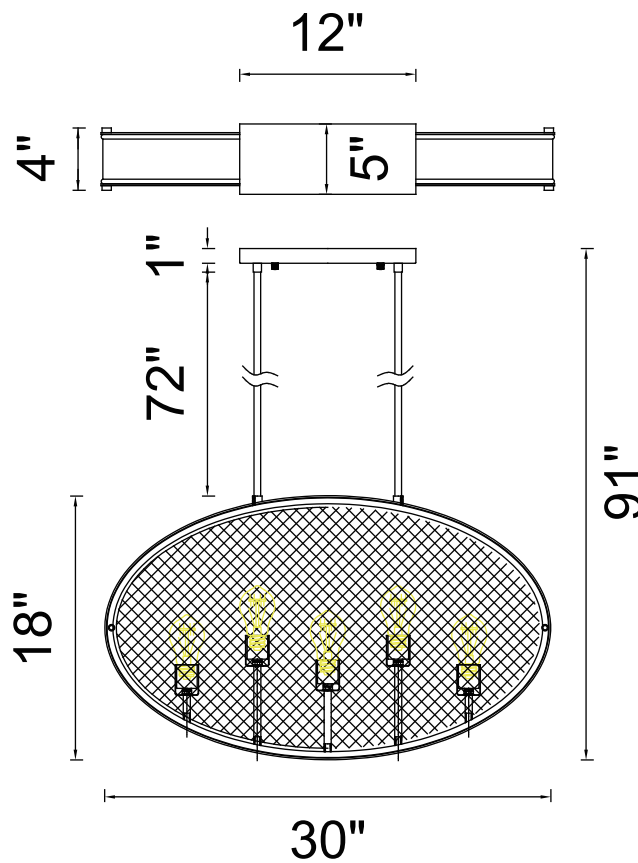

PROJECT: _____

FIXTURE TYPE: _____

LOCATION: _____

CONTACT/PHONE: _____

Item	9904P30-5-101
Collection	TIGRIS
Finish	Black
Glass	-----
Crystal	-----
Input	120V AC,60HZ,AC

Shade	-----
Length/Dia.	30"
Width/Ext.	-----
Height	18"
Maximum	-----
Lumens	-----

Light Source	E26
Bulb Info.	5×60W
Included	-----
Dimmable	Yes
Color	-----
Weight	