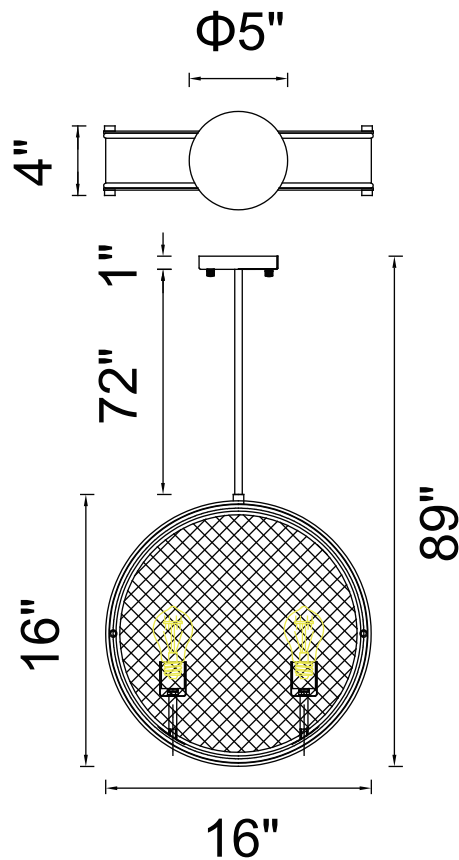

PROJECT: _____

FIXTURE TYPE: _____

LOCATION: _____

CONTACT/PHONE: _____

Item	9904P16-2-101
Collection	TIGRIS
Finish	Black
Glass	-----
Crystal	-----
Input	120V AC,60HZ,AC

Shade	-----
Length/Dia.	16"
Width/Ext.	-----
Height	16"
Maximum	-----
Lumens	-----

Light Source	E26
Bulb Info.	2×60W
Included	-----
Dimmable	Yes
Color	-----
Weight	