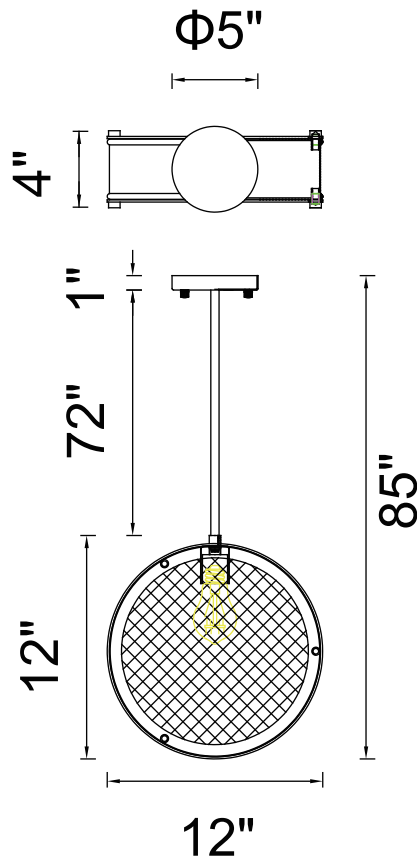

PROJECT: \_\_\_\_\_

FIXTURE TYPE: \_\_\_\_\_

LOCATION: \_\_\_\_\_

CONTACT/PHONE: \_\_\_\_\_

Item	9904P12-1-101
Collection	TIGRIS
Finish	Black
Glass	-----
Crystal	-----
Input	120V AC,60HZ,AC

Shade	-----
Length/Dia.	12"
Width/Ext.	-----
Height	12"
Maximum	-----
Lumens	-----

Light Source	E26
Bulb Info.	1×60W
Included	-----
Dimmable	Yes
Color	-----
Weight	