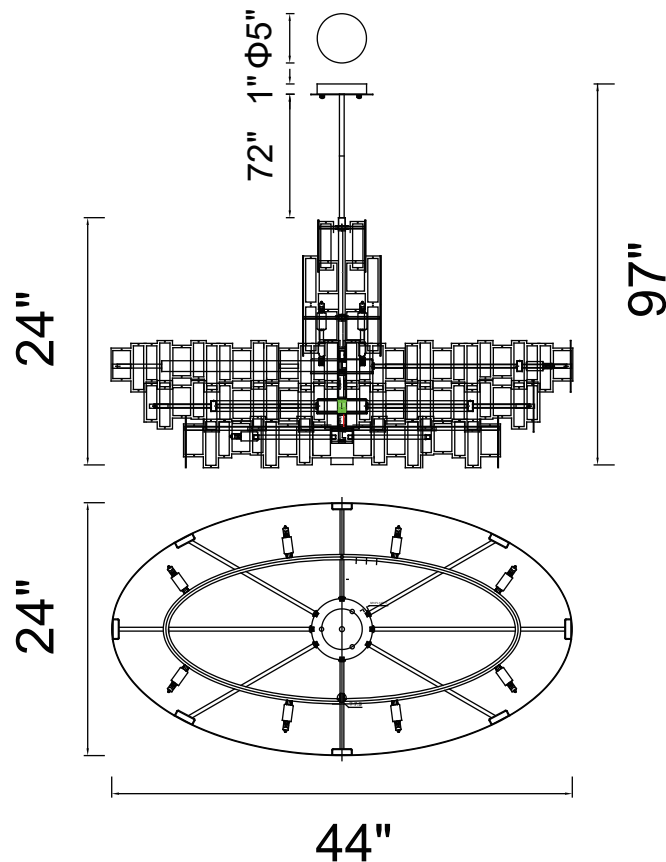

PROJECT: \_\_\_\_\_

FIXTURE TYPE: \_\_\_\_\_

LOCATION: \_\_\_\_\_

CONTACT/PHONE: \_\_\_\_\_

Item	9903P44-21-193
Collection	QUIDA
Finish	Champagne
Glass	-----
Crystal	Clear
Input	120V AC,60HZ,AC

Shade	-----
Length/Dia.	44"
Width/Ext.	24"
Height	24"
Maximum	97"
Lumens	-----

Light Source	G9
Bulb Info.	21×40W
Included	-----
Dimmable	Yes
Color	-----
Weight	