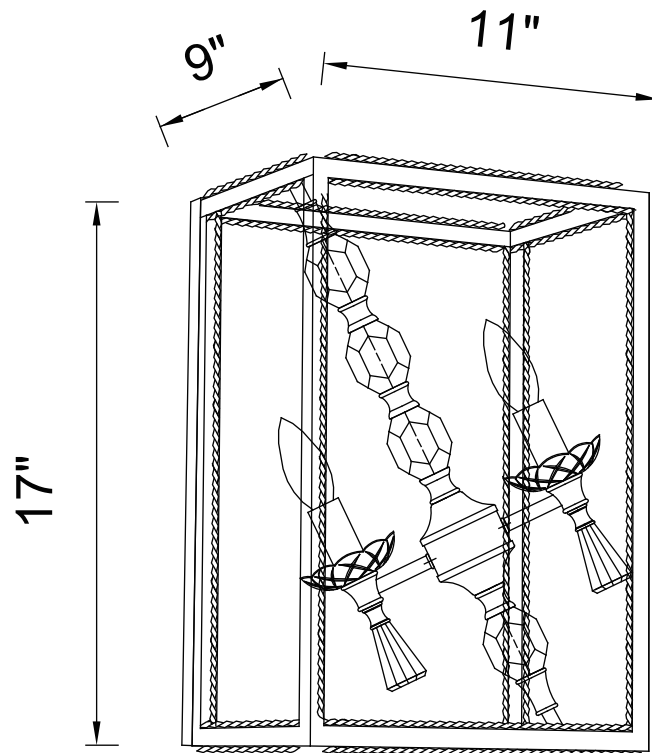

PROJECT: _____

FIXTURE TYPE: _____

LOCATION: _____

CONTACT/PHONE: _____

Item	9891W11-2-183
Collection	TAPI
Finish	Luxor Silver
Glass	-----
Crystal	Clear
Input	120V AC,60HZ,AC

Shade	-----
Length/Dia.	11"
Width/Ext.	9"
Height	17"
Maximum	17"
Lumens	-----

Light Source	E12
Bulb Info.	2×60W
Included	-----
Dimmable	Yes
Color	-----
Weight	