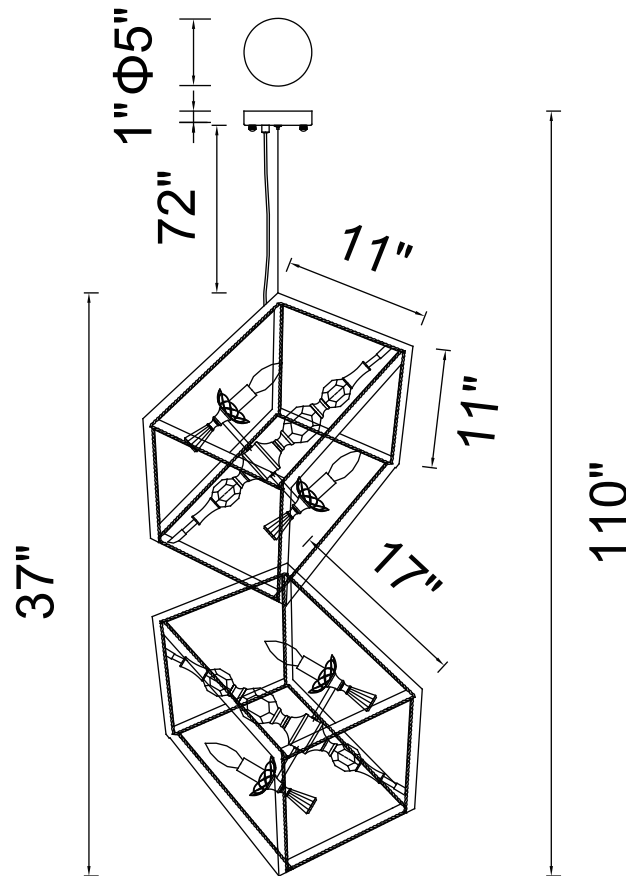

PROJECT: _____

FIXTURE TYPE: _____

LOCATION: _____

CONTACT/PHONE: _____

Item	9891P11-8-183
Collection	TAPI
Finish	Luxor Silver
Glass	-----
Crystal	Clear
Input	120V AC,60HZ,AC

Shade	-----
Length/Dia.	17"
Width/Ext.	-----
Height	37"
Maximum	110"
Lumens	-----

Light Source	E12
Bulb Info.	8×60W
Included	-----
Dimmable	Yes
Color	-----
Weight	