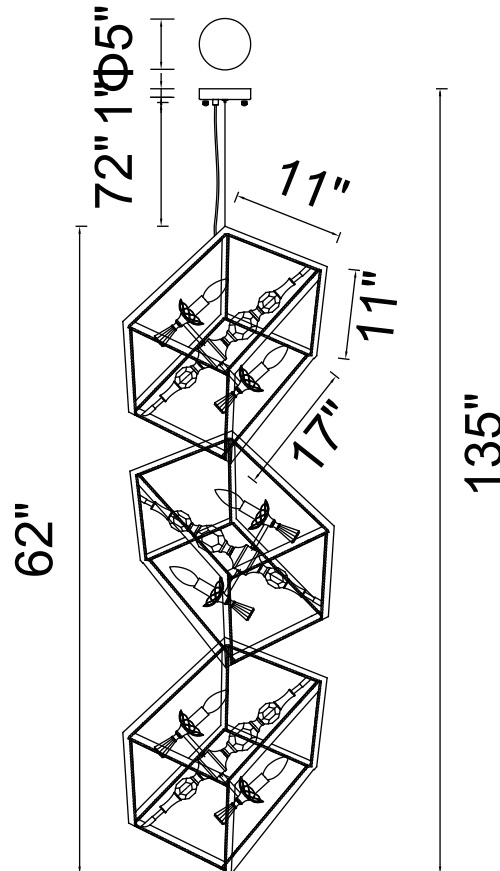

PROJECT: _____

FIXTURE TYPE: _____

LOCATION: _____

CONTACT/PHONE: _____

Item	9891P11-12-183
Collection	TAPI
Finish	Luxor Silver
Glass	-----
Crystal	Clear
Input	120V AC,60HZ,AC

Shade	-----
Length/Dia.	17"
Width/Ext.	-----
Height	62"
Maximum	135"
Lumens	-----

Light Source	E12
Bulb Info.	12×60W
Included	-----
Dimmable	Yes
Color	-----
Weight	