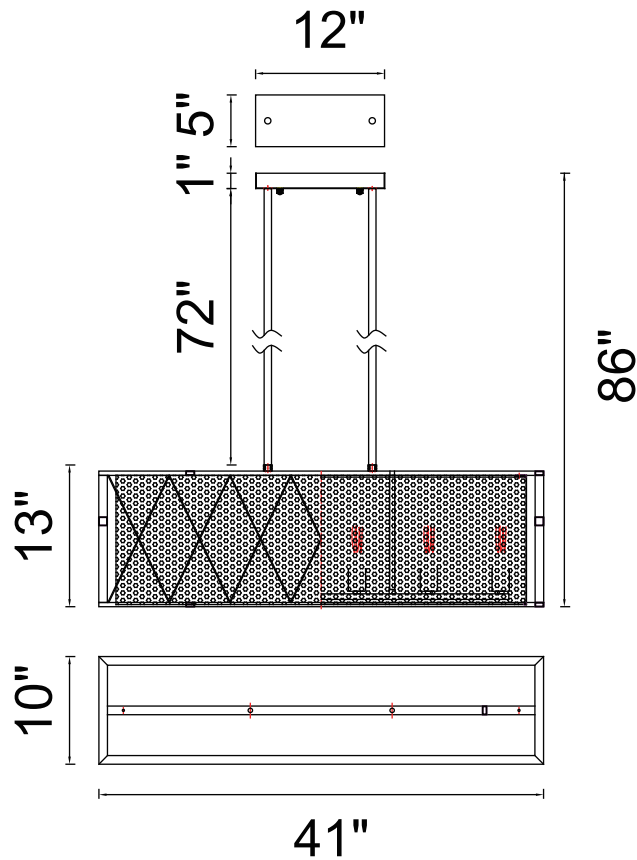

PROJECT: _____
 FIXTURE TYPE: _____
 LOCATION: _____
 CONTACT/PHONE: _____

Item	9889P41-6-RC-101
Collection	TAPEDIA
Finish	Black
Glass	-----
Crystal	-----
Input	120V AC,60HZ,AC

Shade	-----
Length/Dia.	41"
Width/Ext.	10"
Height	13"
Maximum	-----
Lumens	-----

Light Source	E26
Bulb Info.	6×60W
Included	-----
Dimmable	Yes
Color	-----
Weight	