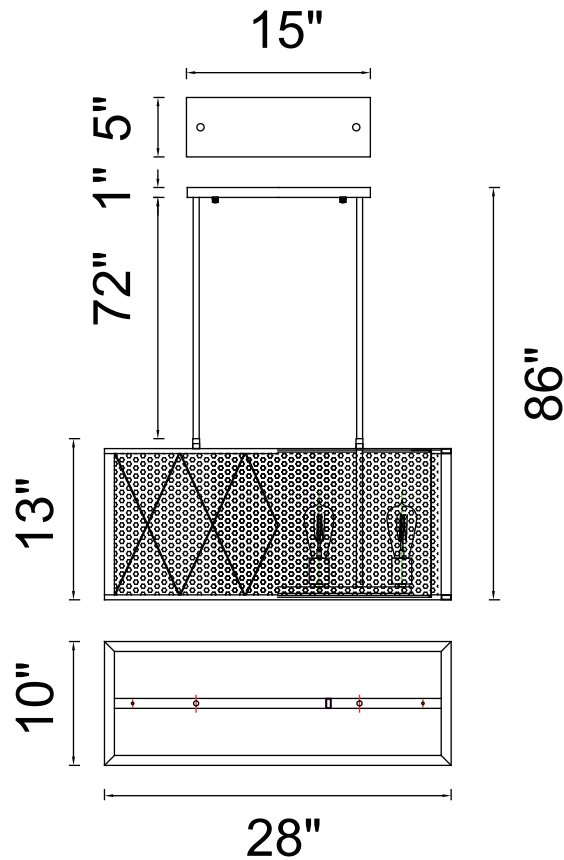

PROJECT: _____
 FIXTURE TYPE: _____
 LOCATION: _____
 CONTACT/PHONE: _____

Item	9889P28-4-RC-101
Collection	TAPEDIA
Finish	Black
Glass	-----
Crystal	-----
Input	120V AC,60HZ,AC

Shade	-----
Length/Dia.	28"
Width/Ext.	10"
Height	13"
Maximum	-----
Lumens	-----

Light Source	E26
Bulb Info.	4×60W
Included	-----
Dimmable	Yes
Color	-----
Weight	-----