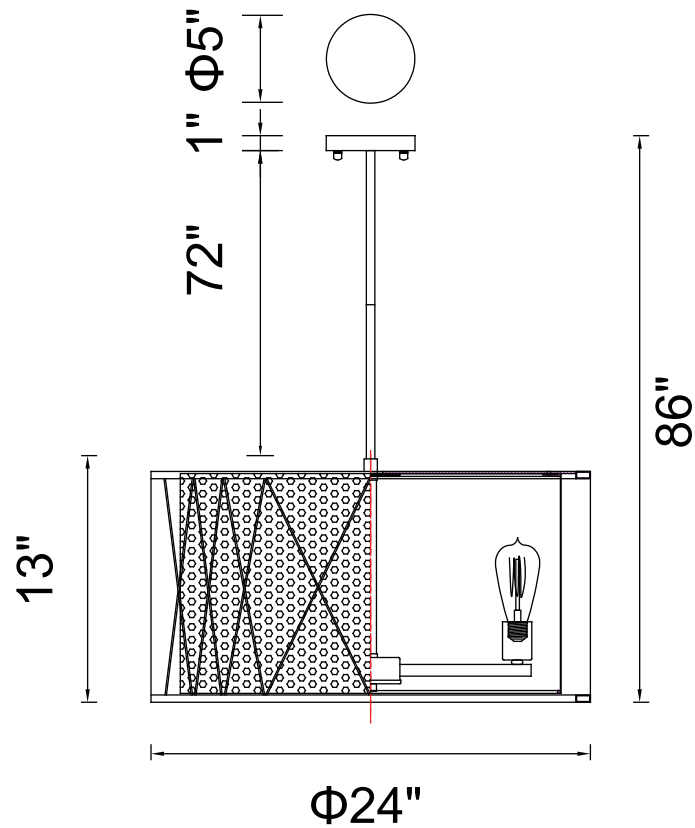

PROJECT: _____

FIXTURE TYPE: _____

LOCATION: _____

CONTACT/PHONE: _____

Item	9889P24-6-101
Collection	TAPEDIA
Finish	Black
Glass	-----
Crystal	-----
Input	120V AC,60HZ,AC

Shade	-----
Length/Dia.	24"
Width/Ext.	-----
Height	13"
Maximum	-----
Lumens	-----

Light Source	E26
Bulb Info.	6×60W
Included	-----
Dimmable	Yes
Color	-----
Weight	-----