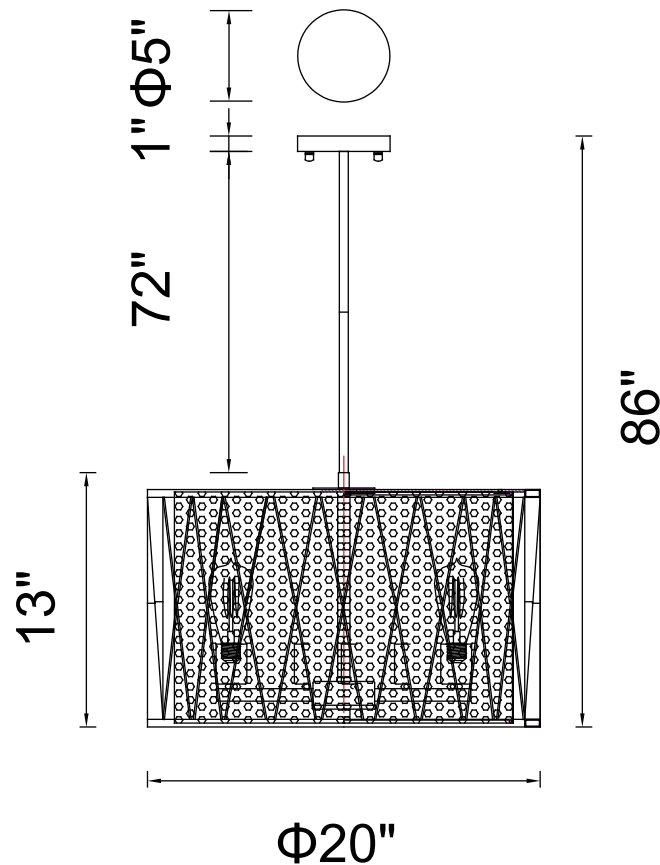

PROJECT: _____

FIXTURE TYPE: _____

LOCATION: _____

CONTACT/PHONE: _____

Item	9889P20-4-101
Collection	TAPEDIA
Finish	Black
Glass	-----
Crystal	-----
Input	120V AC,60HZ,AC

Shade	-----
Length/Dia.	20"
Width/Ext.	-----
Height	13"
Maximum	-----
Lumens	-----

Light Source	E26
Bulb Info.	4x60W
Included	-----
Dimmable	Yes
Color	-----
Weight	