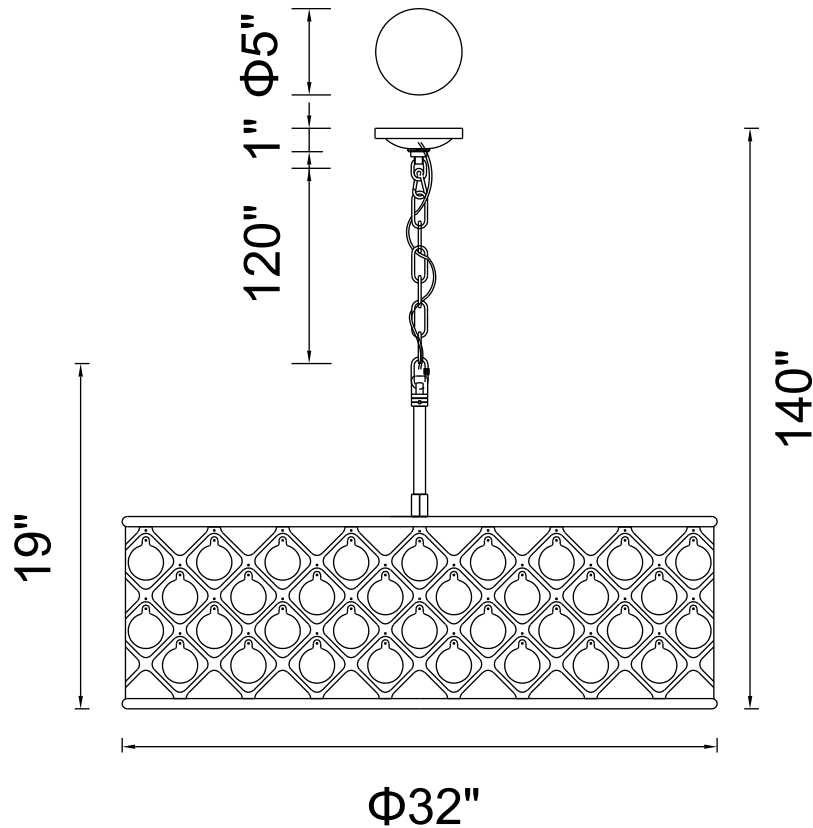

PROJECT: _____

FIXTURE TYPE: _____

LOCATION: _____

CONTACT/PHONE: _____

Item	9862P32-8-101
Collection	Renous
Finish	Black
Glass	-----
Crystal	Clear
Input	120V AC,60HZ,AC

Shade	-----
Length/Dia.	32"
Width/Ext.	-----
Height	19"
Maximum	140"
Lumens	-----

Light Source	E12
Bulb Info.	8×60W
Included	-----
Dimmable	Yes
Color	-----
Weight	