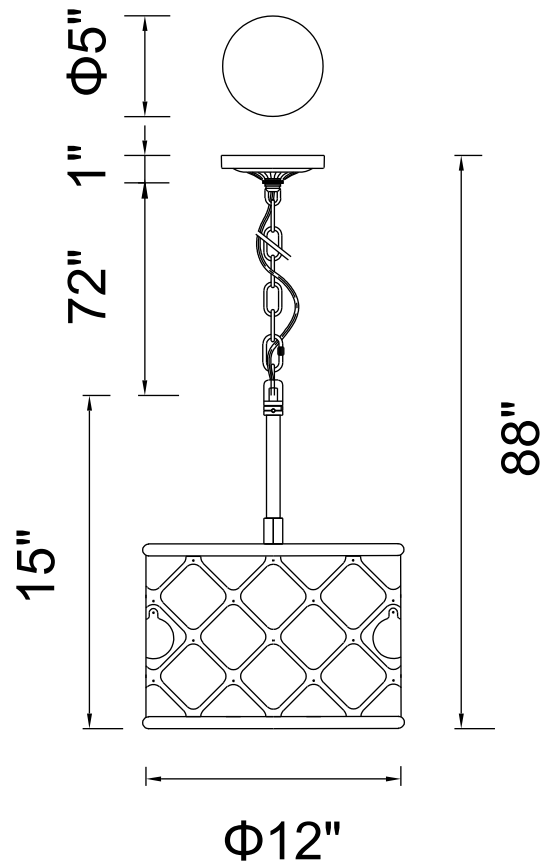

PROJECT: _____

FIXTURE TYPE: _____

LOCATION: _____

CONTACT/PHONE: _____

Item	9862P12-3-101
Collection	Renous
Finish	Black
Glass	-----
Crystal	Clear
Input	120V AC,60HZ,AC

Shade	-----
Length/Dia.	12"
Width/Ext.	-----
Height	15"
Maximum	88"
Lumens	-----

Light Source	E12
Bulb Info.	3×60W
Included	-----
Dimmable	Yes
Color	-----
Weight	