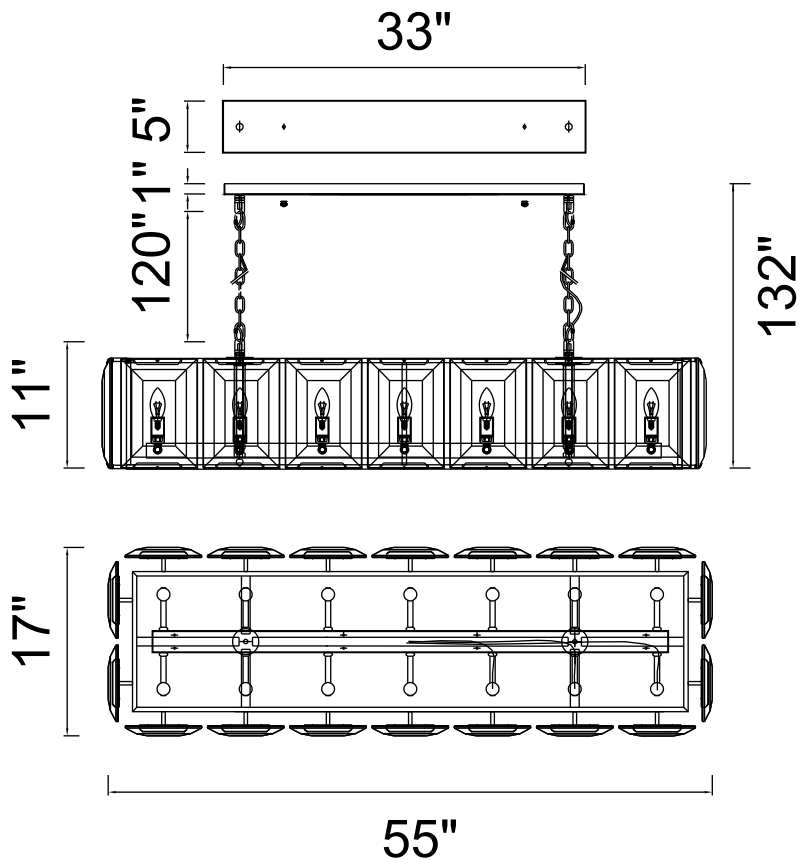

PROJECT: _____

FIXTURE TYPE: _____

LOCATION: _____

CONTACT/PHONE: _____

Item	9860P55-14-101
Collection	JACQUET
Finish	Black
Glass	-----
Crystal	Clear
Input	120V AC,60HZ,AC

Shade	-----
Length/Dia.	55"
Width/Ext.	17"
Height	11"
Maximum	132"
Lumens	-----

Light Source	E12
Bulb Info.	14×60W
Included	-----
Dimmable	Yes
Color	-----
Weight	