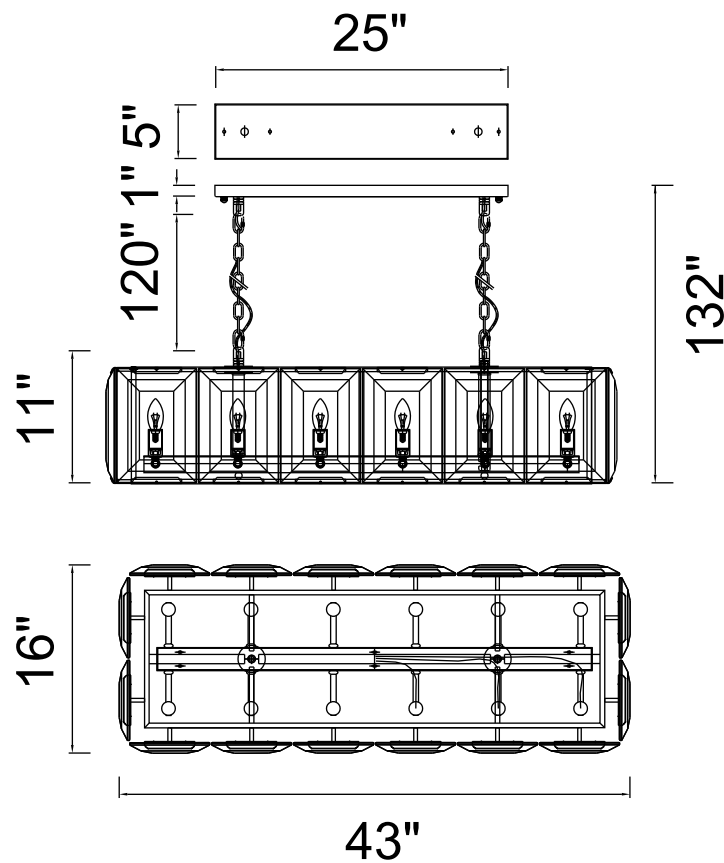

PROJECT: \_\_\_\_\_

FIXTURE TYPE: \_\_\_\_\_

LOCATION: \_\_\_\_\_

CONTACT/PHONE: \_\_\_\_\_

Item	9860P42-12-101
Collection	JACQUET
Finish	Black
Glass	-----
Crystal	Clear
Input	120V AC,60HZ,AC

Shade	-----
Length/Dia.	43"
Width/Ext.	16"
Height	11"
Maximum	132"
Lumens	-----

Light Source	E12
Bulb Info.	12x60W
Included	-----
Dimmable	Yes
Color	-----
Weight	