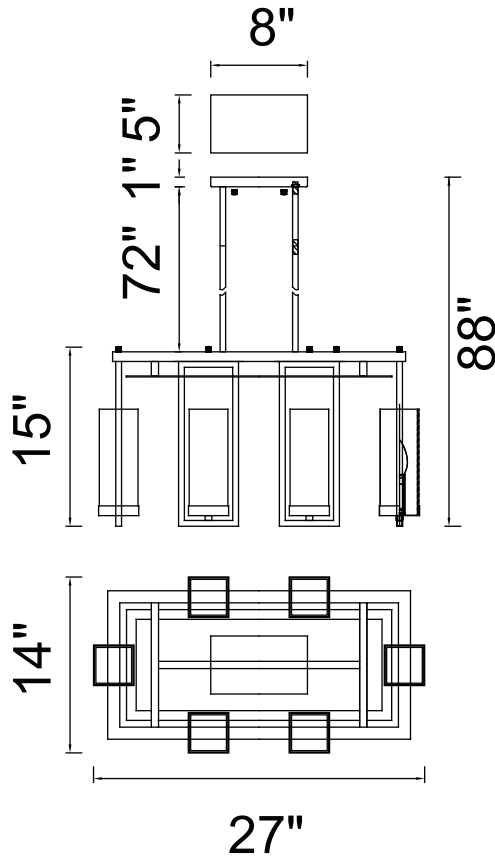

PROJECT: _____
 FIXTURE TYPE: _____
 LOCATION: _____
 CONTACT/PHONE: _____

Item	9858P27-6-RC-101
Collection	VANNA
Finish	Black
Glass	Smoke
Crystal	-----
Input	120V AC,60HZ,AC

Shade	-----
Length/Dia.	27"
Width/Ext.	14"
Height	15"
Maximum	88"
Lumens	-----

Light Source	E12
Bulb Info.	6×60W
Included	-----
Dimmable	Yes
Color	-----
Weight	