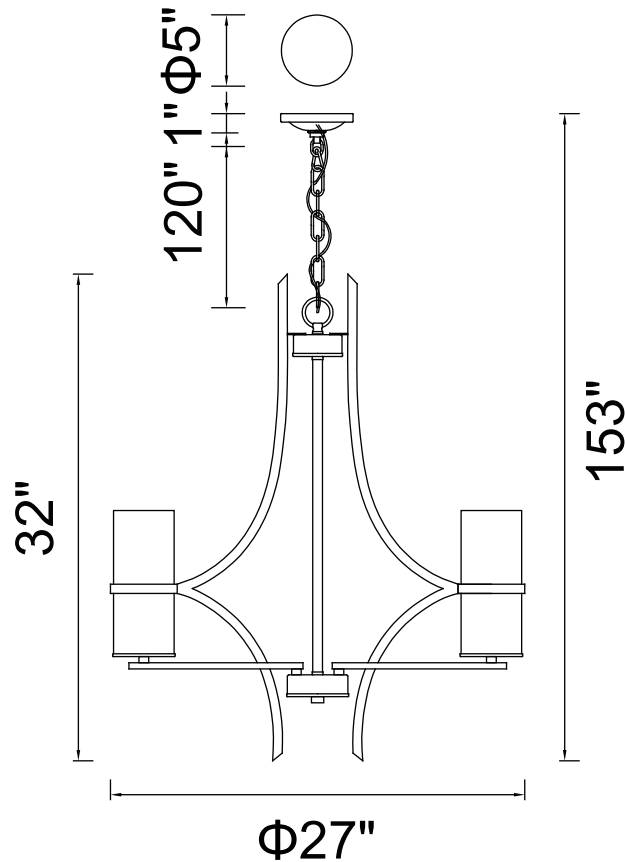

PROJECT: \_\_\_\_\_

FIXTURE TYPE: \_\_\_\_\_

LOCATION: \_\_\_\_\_

CONTACT/PHONE: \_\_\_\_\_

Item	9858P27-6-101
Collection	VANNA
Finish	Black
Glass	Smoke
Crystal	-----
Input	120V AC,60HZ,AC

Shade	-----
Length/Dia.	27"
Width/Ext.	-----
Height	32"
Maximum	153"
Lumens	-----

Light Source	E12
Bulb Info.	6×60W
Included	-----
Dimmable	Yes
Color	-----
Weight	