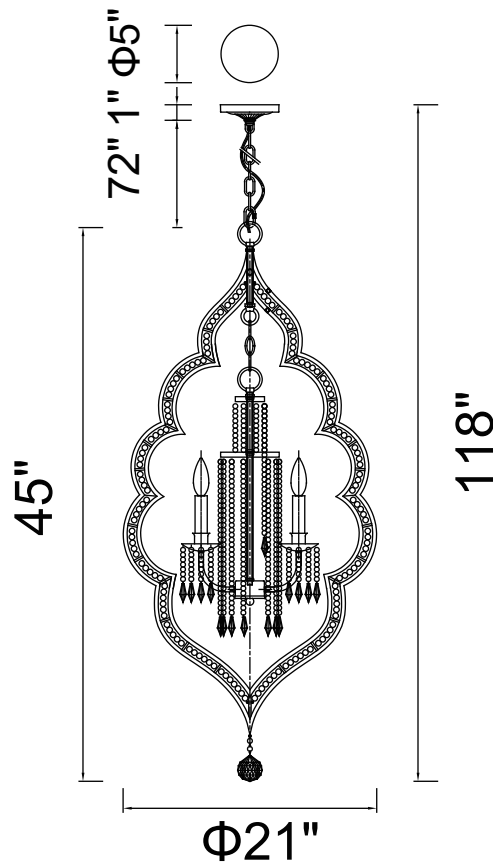

PROJECT: _____

FIXTURE TYPE: _____

LOCATION: _____

CONTACT/PHONE: _____

Item	9853P21-4-195
Collection	SEINE
Finish	Champagne
Glass	-----
Crystal	Clear
Input	120V AC,60HZ,AC

Shade	-----
Length/Dia.	21"
Width/Ext.	-----
Height	45"
Maximum	118"
Lumens	-----

Light Source	E12
Bulb Info.	4x60W
Included	-----
Dimmable	Yes
Color	-----
Weight	