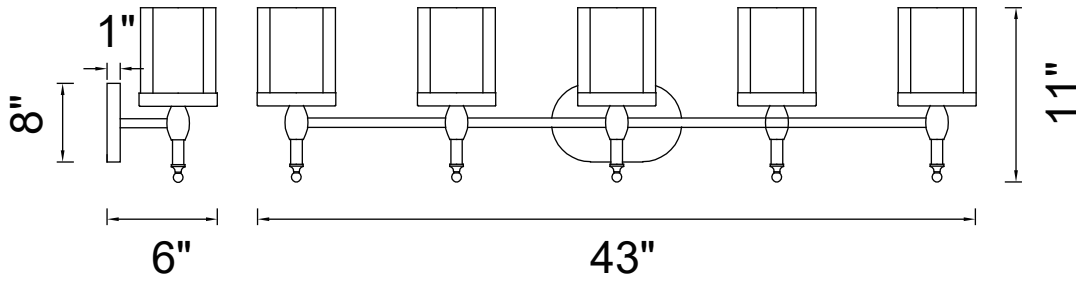

PROJECT: _____
 FIXTURE TYPE: _____
 LOCATION: _____
 CONTACT/PHONE: _____

Item	9851W43-5-601
Collection	MAYBELLE
Finish	Chrome
Glass	Clear
Crystal	-----
Input	120V AC,60HZ,AC

Shade	-----
Length/Dia.	43"
Width/Ext.	6"
Height	11"
Maximum	-----
Lumens	-----

Light Source	E26
Bulb Info.	5×60W
Included	-----
Dimmable	Yes
Color	-----
Weight	