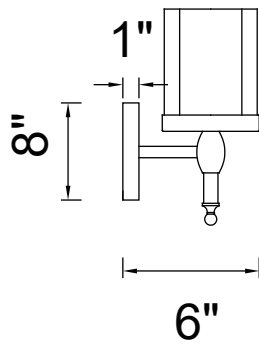

PROJECT: _____
 FIXTURE TYPE: _____
 LOCATION: _____
 CONTACT/PHONE: _____

Item	9851W34-4-601
Collection	MAYBELLE
Finish	Chrome
Glass	Clear
Crystal	-----
Input	120V AC,60HZ,AC

Shade	-----
Length/Dia.	34"
Width/Ext.	6"
Height	10"
Maximum	-----
Lumens	-----

Light Source	E26
Bulb Info.	4×60W
Included	-----
Dimmable	Yes
Color	-----
Weight	