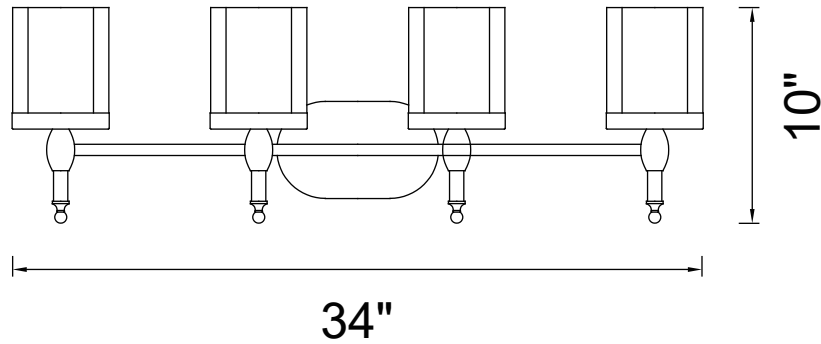

PROJECT: _____
 FIXTURE TYPE: _____
 LOCATION: _____
 CONTACT/PHONE: _____

Item	9851W34-4-601
Collection	MAYBELLE
Finish	Chrome
Glass	Clear
Crystal	-----
Input	120V AC,60HZ,AC

Shade	-----
Length/Dia.	34"
Width/Ext.	6"
Height	10"
Maximum	-----
Lumens	-----

Light Source	E26
Bulb Info.	4×60W
Included	-----
Dimmable	Yes
Color	-----
Weight	