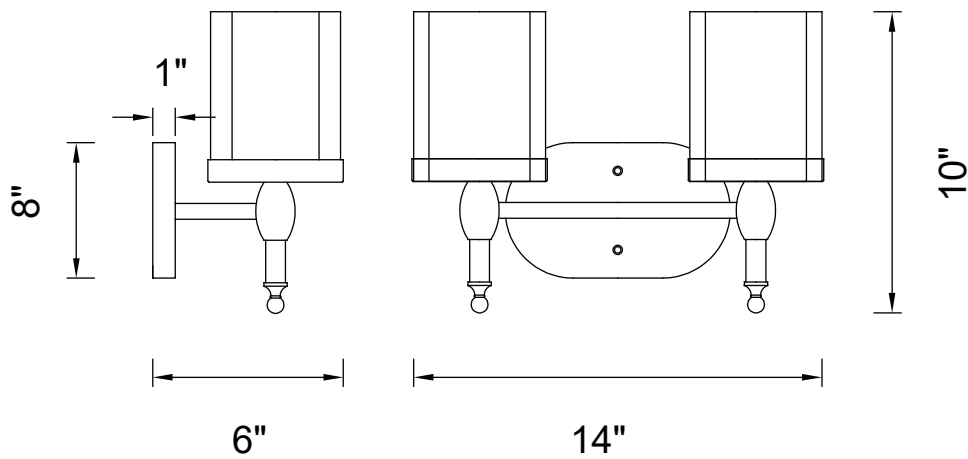

PROJECT: _____
 FIXTURE TYPE: _____
 LOCATION: _____
 CONTACT/PHONE: _____

Item	9851W14-2-601
Collection	MAYBELLE
Finish	Chrome
Glass	Clear
Crystal	-----
Input	120V AC,60HZ,AC

Shade	-----
Length/Dia.	14"
Width/Ext.	6"
Height	10"
Maximum	-----
Lumens	-----

Light Source	E26
Bulb Info.	2×60W
Included	-----
Dimmable	Yes
Color	-----
Weight	