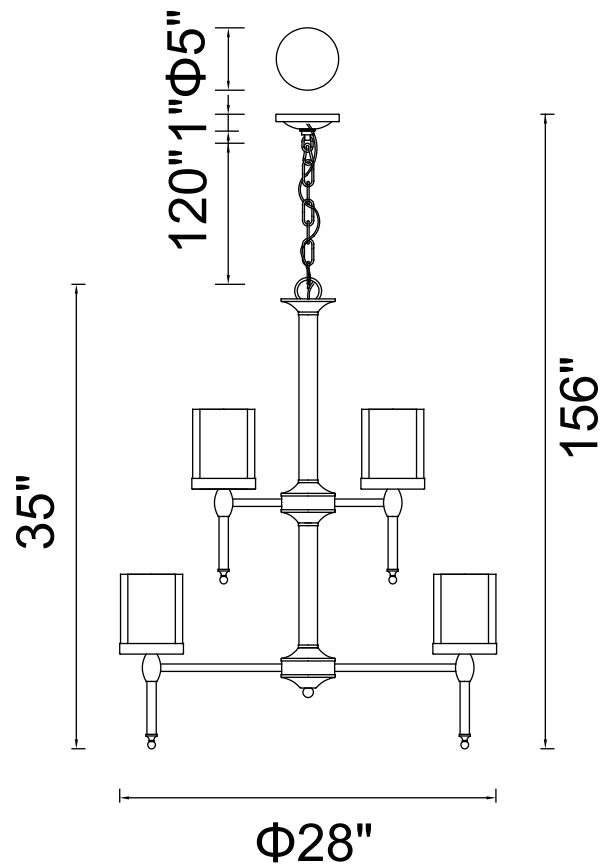

PROJECT: _____

FIXTURE TYPE: _____

LOCATION: _____

CONTACT/PHONE: _____

Item	9851P28-9-601
Collection	MAYBELLE
Finish	Chrome
Glass	Clear
Crystal	-----
Input	120V AC,60HZ,AC

Shade	-----
Length/Dia.	28"
Width/Ext.	-----
Height	35"
Maximum	156"
Lumens	-----

Light Source	E26
Bulb Info.	9×60W
Included	-----
Dimmable	Yes
Color	-----
Weight	