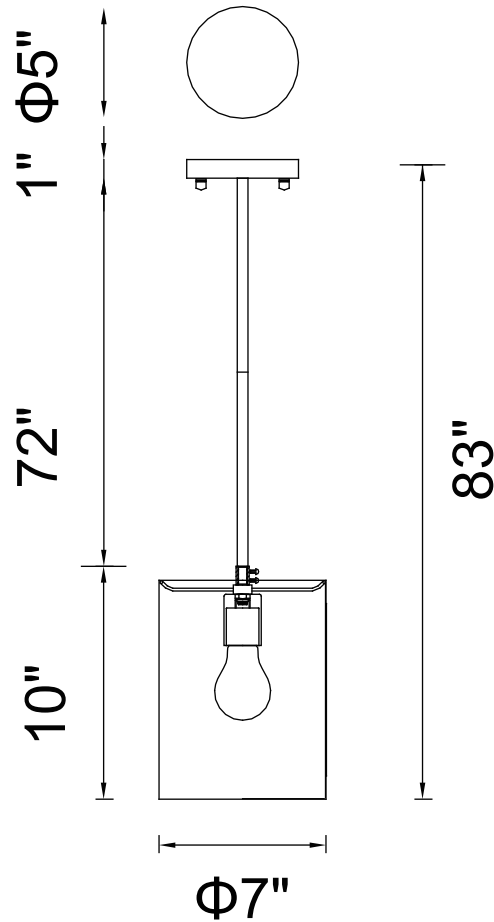

PROJECT: \_\_\_\_\_  
 FIXTURE TYPE: \_\_\_\_\_  
 LOCATION: \_\_\_\_\_  
 CONTACT/PHONE: \_\_\_\_\_

Item	9848P7-1-601
Collection	ORCHID
Finish	Chrome
Glass	-----
Crystal	-----
Input	120V AC,60HZ,AC

Shade	Black
Length/Dia.	7"
Width/Ext.	-----
Height	10"
Maximum	83"
Lumens	-----

Light Source	E12
Bulb Info.	1×60W
Included	-----
Dimmable	Yes
Color	-----
Weight	-----