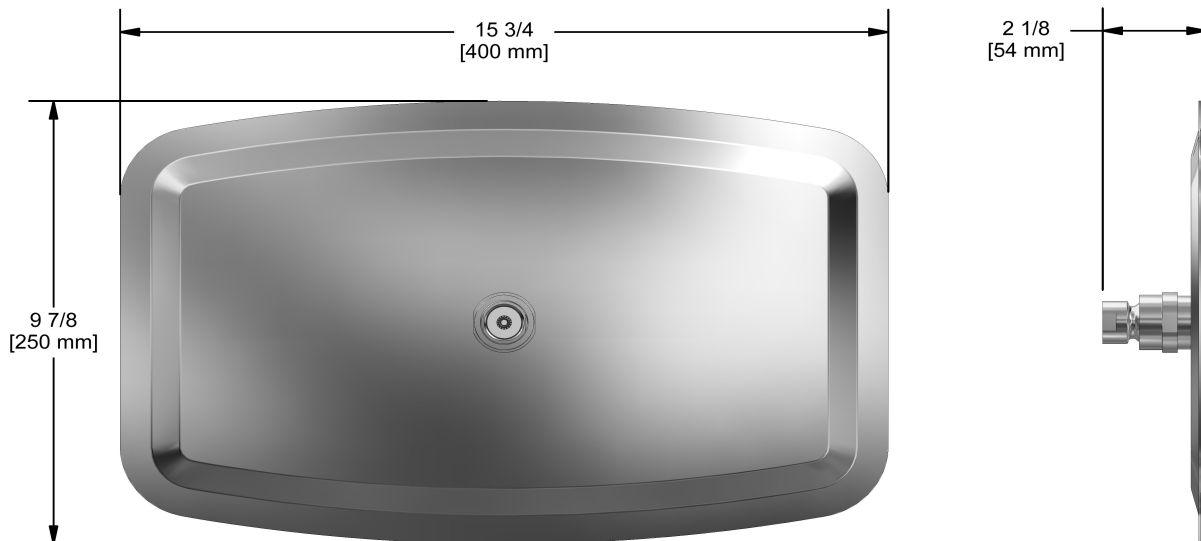

25 cm X 40 cm (10" x 16") rectangular shower head
499

Specifications

Descriptions

- Scale-free
- G½" inlet female
- Swivel
- Stainless steel

Available colors

- C : Chrome

Available flows

- 7.6 L/min, 2.0 gpm (US) 60psi
- 5.69 L/min, 1.5 gpm (US) 60psi (**499-15**)
- 6.6L/min, 1.75 gpm (US) 60psi (**499-WS**) *

EPA certification applicable to the indicated model only

Certifications

- CSA B125.1
- ASME A112.18.1
- CMR248 Approval

Sizes, models and finishes may differ from those presented.

Warranty

This **Riobel Inc.** product you have purchased carries a Limited Lifetime Warranty on the chrome, PVD finish, blacks and all working parts and is guaranteed from the initial purchase date against all manufacturing defects. All other finishes, including plastic components, are guaranteed for one year. All electric and/or electronic parts are covered by a 5-year limited warranty.