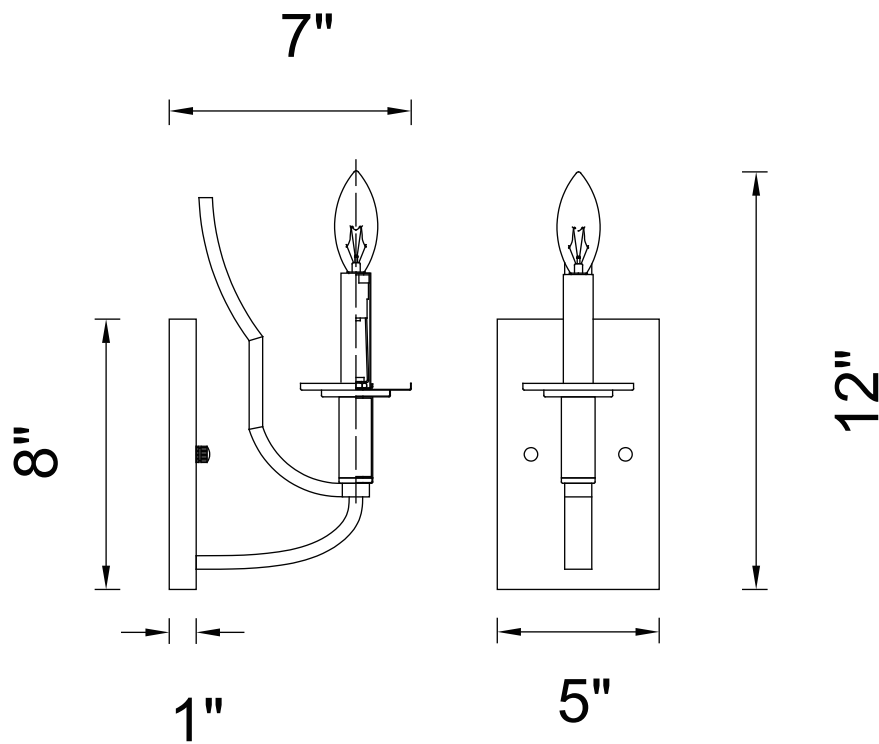

PROJECT: \_\_\_\_\_

FIXTURE TYPE: \_\_\_\_\_

LOCATION: \_\_\_\_\_

CONTACT/PHONE: \_\_\_\_\_

Item	9847W5-1-101
Collection	SCARLET
Finish	Black
Glass	-----
Crystal	-----
Input	120V AC,60HZ,AC

Shade	-----
Length/Dia.	5"
Width/Ext.	1"
Height	12"
Maximum	-----
Lumens	-----

Light Source	E12
Bulb Info.	1×60W
Included	-----
Dimmable	Yes
Color	-----
Weight	