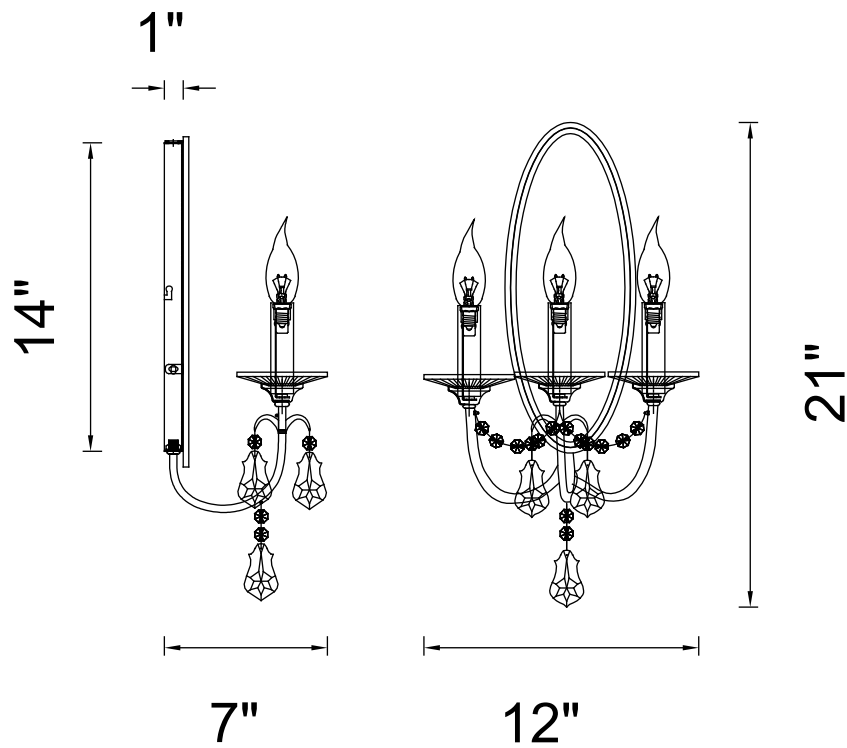

PROJECT: _____

FIXTURE TYPE: _____

LOCATION: _____

CONTACT/PHONE: _____

Item	9836W12-3-125
Collection	ELECTRA
Finish	Oxidized Bronze
Glass	-----
Crystal	-----
Input	120V AC,60HZ,AC

Shade	-----
Length/Dia.	12"
Width/Ext.	7"
Height	21"
Maximum	-----
Lumens	-----

Light Source	E12
Bulb Info.	3×60W
Included	-----
Dimmable	Yes
Color	-----
Weight	