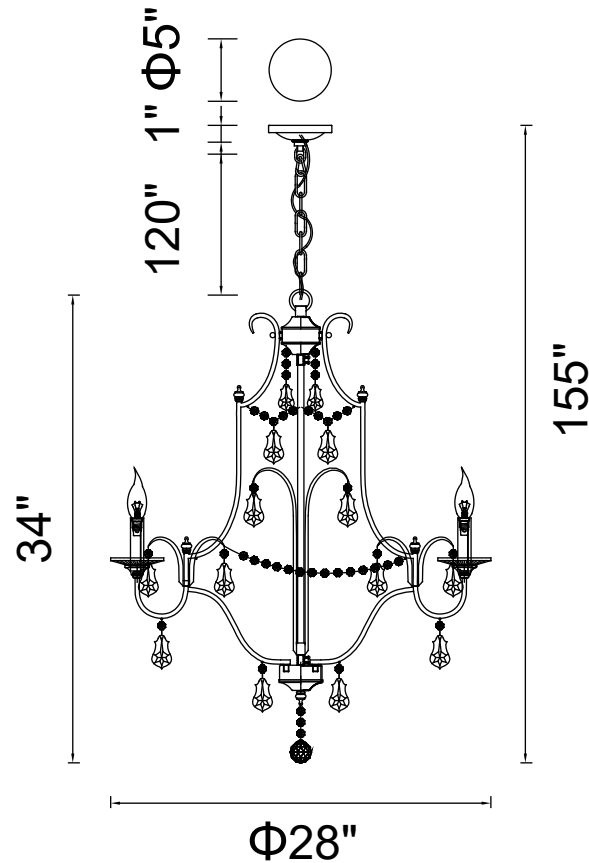

PROJECT: _____

FIXTURE TYPE: _____

LOCATION: _____

CONTACT/PHONE: _____

Item	9836P28-6-125
Collection	ELECTRA
Finish	Oxidized Bronze
Glass	-----
Crystal	-----
Input	120V AC,60HZ,AC

Shade	-----
Length/Dia.	28"
Width/Ext.	-----
Height	34"
Maximum	155"
Lumens	-----

Light Source	E12
Bulb Info.	6×60W
Included	-----
Dimmable	Yes
Color	-----
Weight	-----