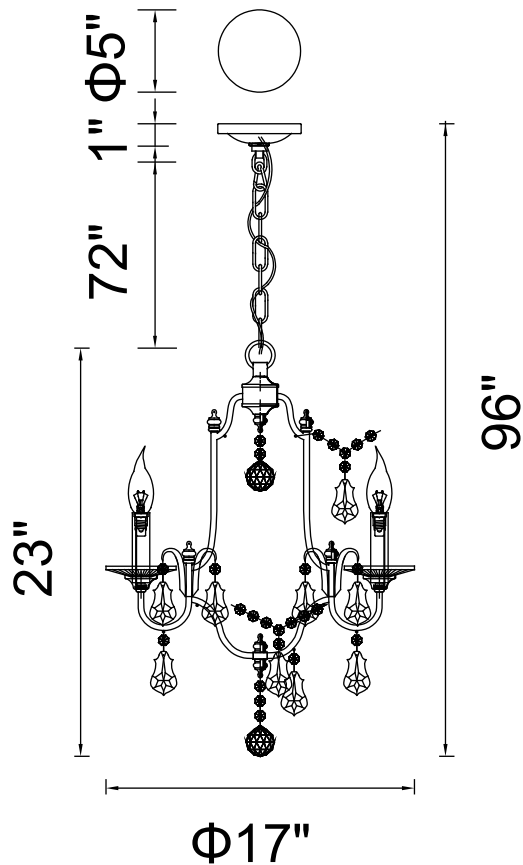

PROJECT: _____

FIXTURE TYPE: _____

LOCATION: _____

CONTACT/PHONE: _____

Item	9836P17-4-125
Collection	ELECTRA
Finish	Oxidized Bronze
Glass	-----
Crystal	-----
Input	120V AC,60HZ,AC

Shade	-----
Length/Dia.	17"
Width/Ext.	-----
Height	23"
Maximum	96"
Lumens	-----

Light Source	E12
Bulb Info.	4x60W
Included	-----
Dimmable	Yes
Color	-----
Weight	