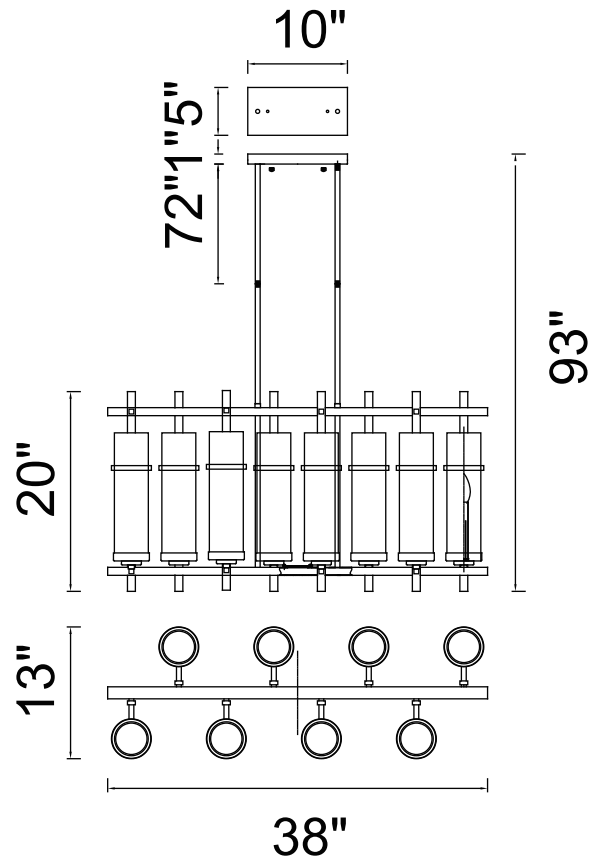

PROJECT: \_\_\_\_\_

FIXTURE TYPE: \_\_\_\_\_

LOCATION: \_\_\_\_\_

CONTACT/PHONE: \_\_\_\_\_

Item	9827P38-8-RC-101
Collection	SIERRA
Finish	Black
Glass	Clear
Crystal	-----
Input	120V AC,60HZ,AC

Shade	-----
Length/Dia.	38"
Width/Ext.	13"
Height	20"
Maximum	93"
Lumens	-----

Light Source	E12
Bulb Info.	8×60W
Included	-----
Dimmable	Yes
Color	-----
Weight	