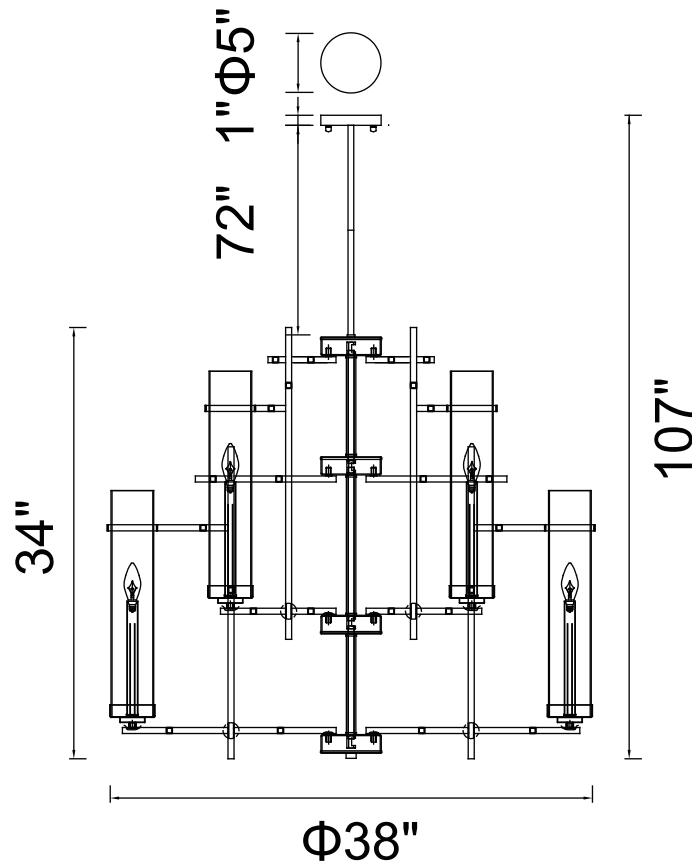

PROJECT: _____

FIXTURE TYPE: _____

LOCATION: _____

CONTACT/PHONE: _____

Item	9827P38-12-101
Collection	SIERRA
Finish	Black
Glass	Clear
Crystal	-----
Input	120V AC,60HZ,AC

Shade	-----
Length/Dia.	38"
Width/Ext.	-----
Height	34"
Maximum	107"
Lumens	-----

Light Source	E12
Bulb Info.	12×60W
Included	-----
Dimmable	Yes
Color	-----
Weight	